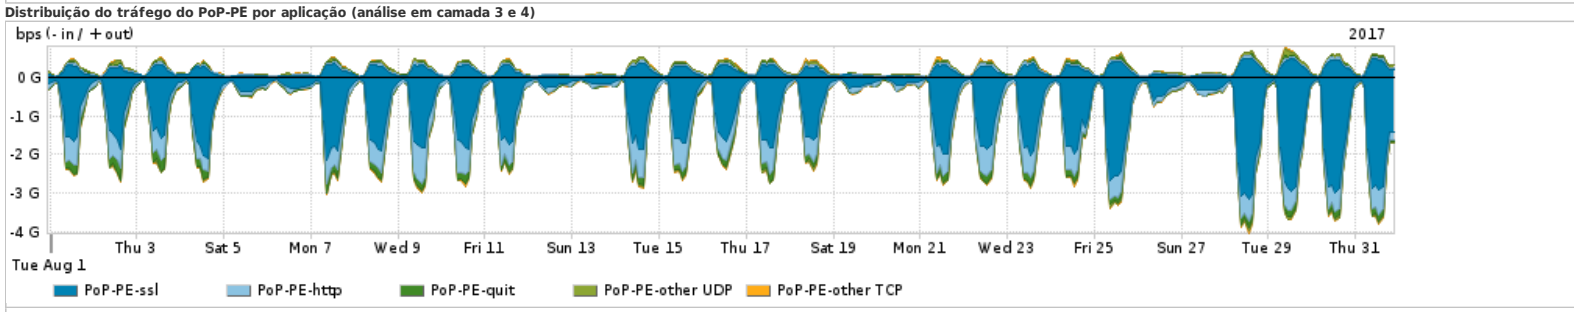

Average | Max | PCT95

PROFILE	APPLICATION	IN	OUT	TOTAL	
☒	PoP-PE	ssl	788.47 Mbps	143.97 Mbps	932.44 Mbps
☒	PoP-PE	http	240.58 Mbps	32.03 Mbps	272.62 Mbps