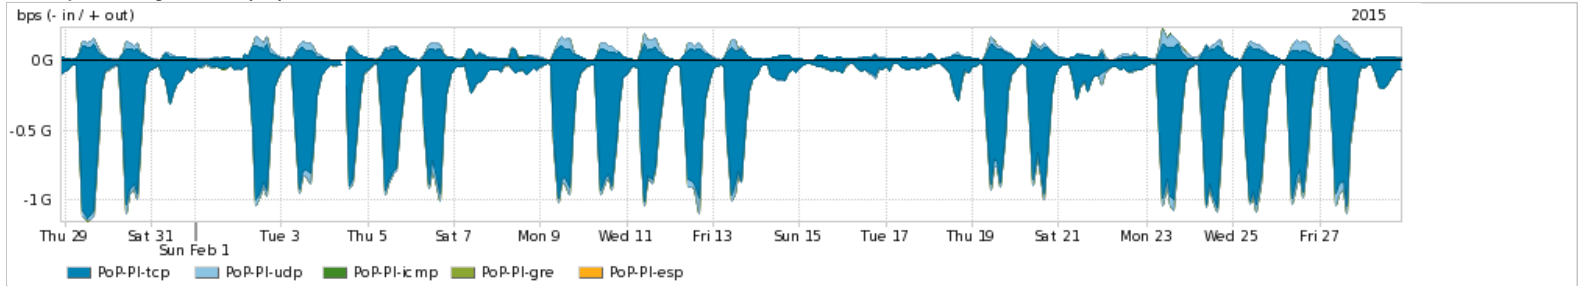

PROFILE	APPLICATION	IN	OUT	TOTAL	
☐	PoP-PI	macromedia-fcs	1.66 Mbps	71.36 Kbps	1.73 Mbps
☐	PoP-PI	opennap	115.61 Kbps	761.12 Kbps	876.74 Kbps
☐	PoP-PI	dns	253.20 Kbps	289.84 Kbps	543.03 Kbps
☐	PoP-PI	imap	187.81 Kbps	10.95 Kbps	198.76 Kbps
☐	PoP-PI	ssh	123.32 Kbps	65.98 Kbps	189.31 Kbps

Distribuição do tráfego do PoP-PI por protocolo

Average | Max | PCT95

PROFILE	PROTOCOL	IN	OUT	TOTAL	
☒	PoP-PI	tcp	291.33 Mbps	38.31 Mbps	329.63 Mbps
☒	PoP-PI	udp	13.62 Mbps	13.68 Mbps	27.30 Mbps
☒	PoP-PI	icmp	152.25 Kbps	157.61 Kbps	309.86 Kbps
☒	PoP-PI	gre	9.32 Kbps	21.59 Kbps	30.90 Kbps
☒	PoP-PI	esp	30.00 bps	100.00 bps	130.00 bps
☐	PoP-PI	ipv6	0.00 bps	40.00 bps	40.00 bps
☐	PoP-PI	rsvp	0.00 bps	0.00 bps	0.00 bps

For assistance with this product, please contact support@arbornetworks.com.