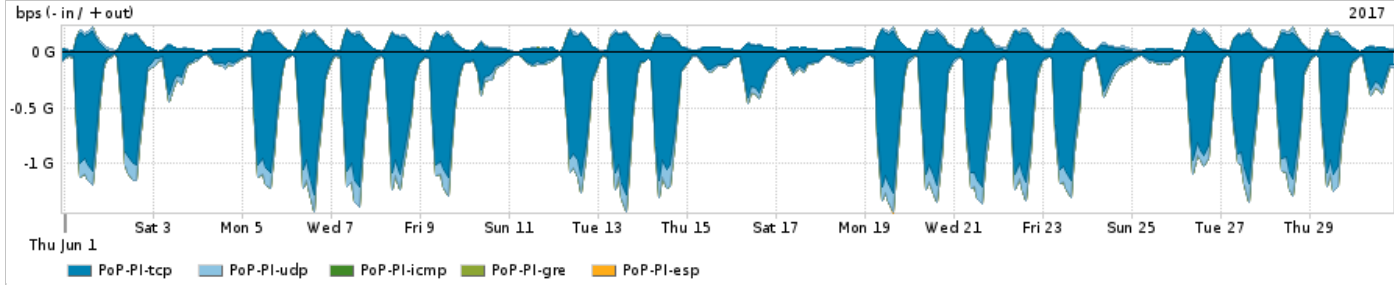

PROFILE	APPLICATION	IN	OUT	TOTAL
☒	PoP-PI	quit	46.56 Mbps	3.27 Mbps	49.83 Mbps
☒	PoP-PI	other UDP	9.54 Mbps	6.16 Mbps	15.70 Mbps
☒	PoP-PI	other TCP	5.45 Mbps	1.03 Mbps	6.48 Mbps
☐	PoP-PI	bittorrent	1.11 Mbps	435.56 Kbps	1.55 Mbps
☐	PoP-PI	opennap	88.96 Kbps	1.06 Mbps	1.15 Mbps
☐	PoP-PI	dns	801.31 Kbps	210.63 Kbps	1.01 Mbps
☐	PoP-PI	macromedia-fcs	423.31 Kbps	36.94 Kbps	460.25 Kbps
☐	PoP-PI	stun	199.48 Kbps	192.94 Kbps	392.42 Kbps

Distribuição do tráfego do PoP-PI por protocolo

Average | Max | PCT95

	PROFILE	PROTOCOL	IN	OUT	TOTAL
☒	PoP-PI	tcp	388.87 Mbps	68.46 Mbps	457.34 Mbps
☒	PoP-PI	udp	57.15 Mbps	9.99 Mbps	67.14 Mbps
☒	PoP-PI	icmp	19.93 Kbps	31.98 Kbps	51.91 Kbps
☒	PoP-PI	gre	2.14 Kbps	19.81 Kbps	21.95 Kbps
☒	PoP-PI	esp	496.00 bps	1.69 Kbps	2.19 Kbps
☐	PoP-PI	ipv6-icmp	26.00 bps	4.00 bps	30.00 bps
☐	PoP-PI	ipv6	0.00 bps	22.00 bps	22.00 bps
☐	PoP-PI	sctp	1.00 bps	0.00 bps	1.00 bps

For assistance with this product, please contact support@arbornetworks.com.