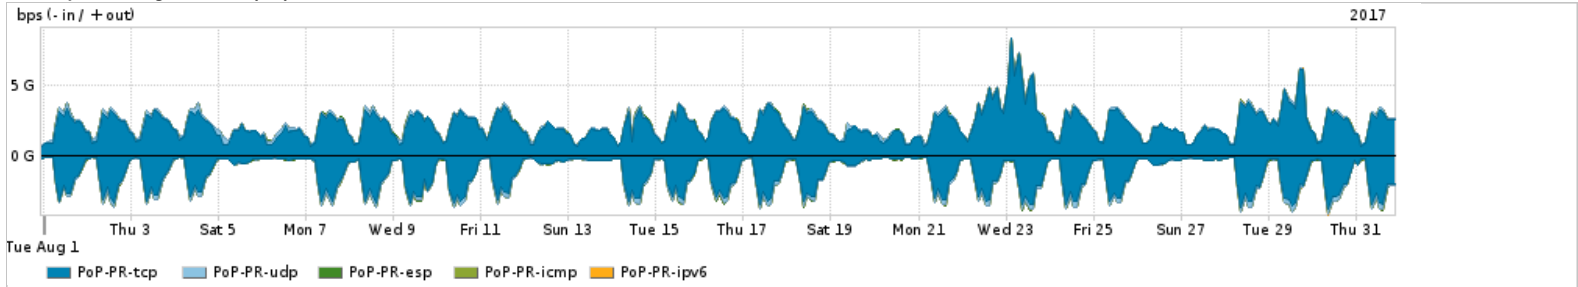

PROFILE	APPLICATION	IN	OUT	TOTAL
☒	PoP-PR	other UDP	45.00 Mbps	86.72 Mbps	131.72 Mbps
☒	PoP-PR	rsync	50.81 Mbps	78.74 Mbps	129.56 Mbps
☒	PoP-PR	other TCP	46.56 Mbps	72.67 Mbps	119.23 Mbps
☐	PoP-PR	quit	73.41 Mbps	14.46 Mbps	87.87 Mbps
☐	PoP-PR	qq	923.36 Kbps	7.03 Mbps	7.95 Mbps
☐	PoP-PR	macromedia-fcs	2.60 Mbps	5.15 Mbps	7.75 Mbps
☐	PoP-PR	smtp	2.34 Mbps	4.30 Mbps	6.64 Mbps
☐	PoP-PR	ssh	2.39 Mbps	2.49 Mbps	4.87 Mbps

Distribuição do tráfego do PoP-PR por protocolo

Average | Max | PCT95

	PROFILE	PROTOCOL	IN	OUT	TOTAL
☒	PoP-PR	tcp	1.30 Gbps	2.19 Gbps	3.49 Gbps
☒	PoP-PR	udp	121.72 Mbps	114.13 Mbps	235.85 Mbps
☒	PoP-PR	esp	15.50 Mbps	9.64 Mbps	25.14 Mbps
☒	PoP-PR	icmp	403.42 Kbps	828.23 Kbps	1.23 Mbps
☒	PoP-PR	ipv6	70.02 Kbps	146.13 Kbps	216.15 Kbps
☐	PoP-PR	gre	20.59 Kbps	104.80 Kbps	125.39 Kbps
☐	PoP-PR	ipv6-icmp	38.08 Kbps	58.39 Kbps	96.47 Kbps
☐	PoP-PR	253	859.00 bps	0.00 bps	859.00 bps
☐	PoP-PR	sctp	124.00 bps	0.00 bps	124.00 bps
☐	PoP-PR	ipv6-nonxt	19.00 bps	0.00 bps	19.00 bps

For assistance with this product, please contact support at <https://support.arbornetworks.com>