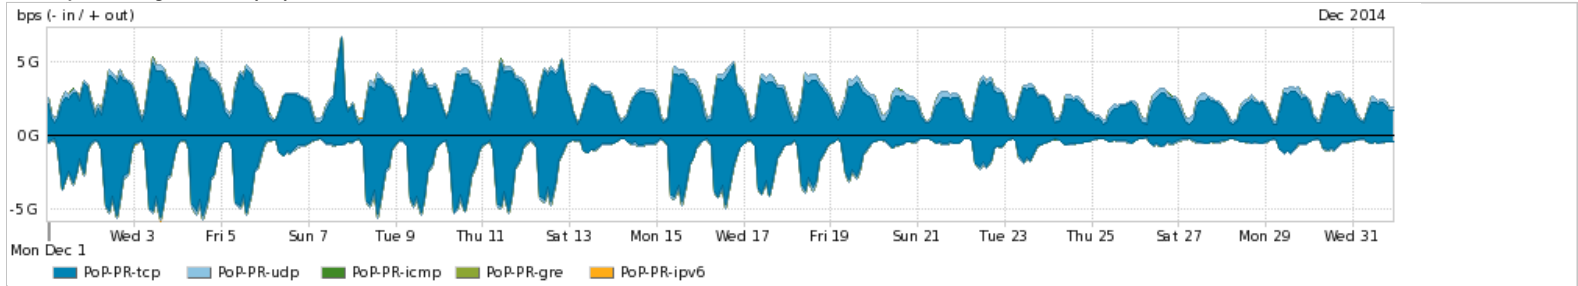

PROFILE	APPLICATION	IN	OUT	TOTAL
☐	PoP-PR	ntp	605.95 Kbps	71.01 Mbps
☐	PoP-PR	macromedia-fcs	10.37 Mbps	13.05 Mbps
☐	PoP-PR	qq	720.79 Kbps	7.78 Mbps
☐	PoP-PR	smtp	3.56 Mbps	6.13 Mbps
☐	PoP-PR	dns	2.20 Mbps	5.03 Mbps

Distribuição do tráfego do PoP-PR por protocolo

Average | Max | PCT95

PROFILE	PROTOCOL	IN	OUT	TOTAL
☒	PoP-PR	tcp	1.37 Gbps	3.84 Gbps
☒	PoP-PR	udp	94.70 Mbps	362.32 Mbps
☒	PoP-PR	icmp	519.22 Kbps	2.15 Mbps
☒	PoP-PR	gre	550.25 Kbps	740.37 Kbps
☒	PoP-PR	ipv6	230.87 Kbps	419.28 Kbps
☐	PoP-PR	esp	112.15 Kbps	139.50 Kbps
☐	PoP-PR	sctp	111.00 bps	1.71 Kbps
☐	PoP-PR	secure-vmtpt	0.00 bps	1.69 Kbps
☐	PoP-PR	irtp	0.00 bps	1.22 Kbps
☐	PoP-PR	sprite-rpc	0.00 bps	1.21 Kbps

For assistance with this product, please contact support@arbornetworks.com.