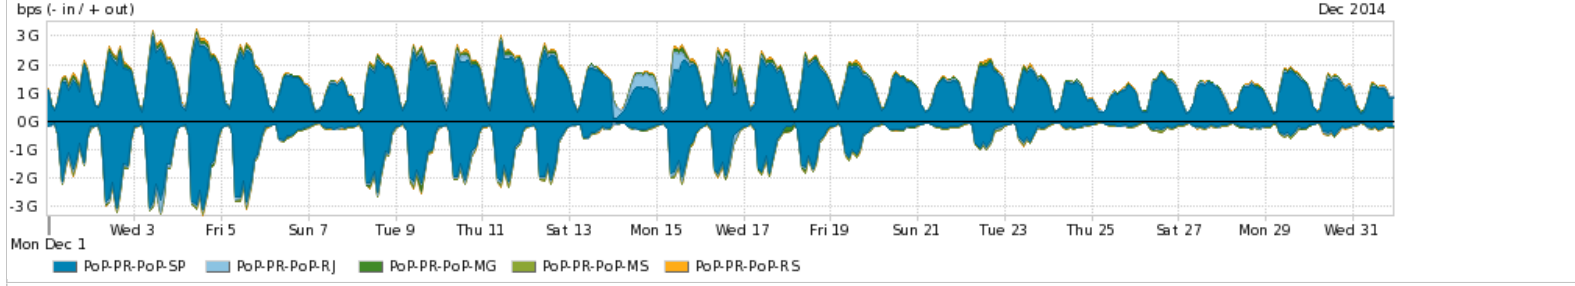

Interesse de tráfego do PoP-PR com os outros PoPs da RNP

Average | Max | PCT95

PROFILE	PROFILE	IN	OUT	TOTAL	
☒	PoP-PR	PoP-SP	632.70 Mbps	1.28 Gbps	1.92 Gbps
☒	PoP-PR	PoP-RJ	26.55 Mbps	50.86 Mbps	77.41 Mbps
☒	PoP-PR	PoP-MG	4.80 Mbps	44.46 Mbps	49.25 Mbps
☒	PoP-PR	PoP-MS	43.28 Mbps	5.14 Mbps	48.42 Mbps
☒	PoP-PR	PoP-RS	6.69 Mbps	39.66 Mbps	46.35 Mbps
☐	PoP-PR	PoP-DF	8.45 Mbps	34.06 Mbps	42.52 Mbps
☐	PoP-PR	PoP-RO	30.10 Mbps	1.89 Mbps	31.99 Mbps
☐	PoP-PR	PoP-SC	6.01 Mbps	16.80 Mbps	22.81 Mbps
☐	PoP-PR	PoP-PA	1.32 Mbps	14.20 Mbps	15.52 Mbps
☐	PoP-PR	PoP-PE	1.26 Mbps	10.82 Mbps	12.07 Mbps