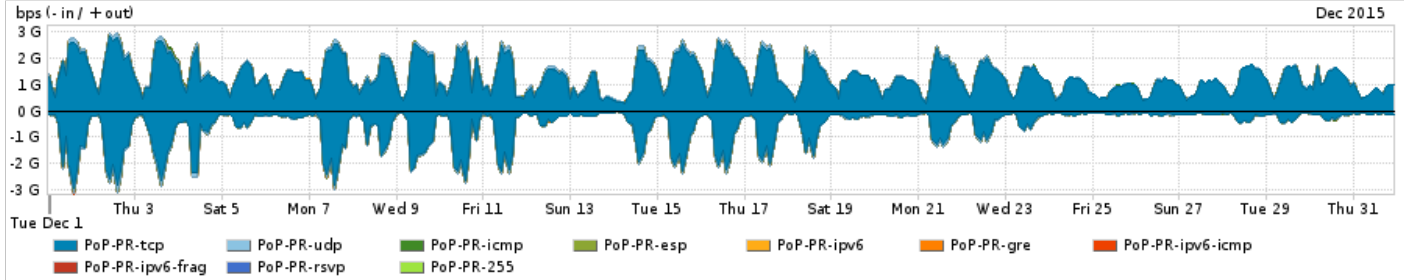

PROFILE	APPLICATION	IN	OUT	TOTAL	
☐	PoP-PR	other TCP	40.33 Mbps	57.78 Mbps	98.12 Mbps
☐	PoP-PR	rsync	34.42 Mbps	54.21 Mbps	88.62 Mbps
☐	PoP-PR	other UDP	33.41 Mbps	51.89 Mbps	85.31 Mbps
☐	PoP-PR	rdp	5.58 Mbps	2.30 Mbps	7.88 Mbps
☐	PoP-PR	qq	655.68 Kbps	6.51 Mbps	7.16 Mbps
☐	PoP-PR	macromedia-fcs	3.81 Mbps	810.98 Kbps	4.62 Mbps
☐	PoP-PR	dns	1.26 Mbps	2.19 Mbps	3.46 Mbps
☐	PoP-PR	smtp	1.82 Mbps	1.51 Mbps	3.33 Mbps

Distribuição do tráfego do PoP-PR por protocolo

Average | Max | PCT95

PROFILE	PROTOCOL	IN	OUT	TOTAL	
☐	PoP-PR	tcp	575.86 Mbps	1.29 Gbps	1.87 Gbps
☐	PoP-PR	udp	35.11 Mbps	52.91 Mbps	88.02 Mbps
☐	PoP-PR	icmp	211.21 Kbps	2.36 Mbps	2.57 Mbps
☐	PoP-PR	esp	204.89 Kbps	1.50 Mbps	1.70 Mbps
☐	PoP-PR	ipv6	115.50 Kbps	292.16 Kbps	407.66 Kbps
☐	PoP-PR	gre	30.61 Kbps	97.54 Kbps	128.15 Kbps
☐	PoP-PR	ipv6-icmp	10.81 Kbps	448.00 bps	11.26 Kbps
☐	PoP-PR	ipv6-frag	7.00 bps	17.00 bps	24.00 bps
☐	PoP-PR	255	0.00 bps	0.00 bps	0.00 bps
☐	PoP-PR	rsvp	0.00 bps	0.00 bps	0.00 bps

For assistance with this product, please contact support@arbornetworks.com.