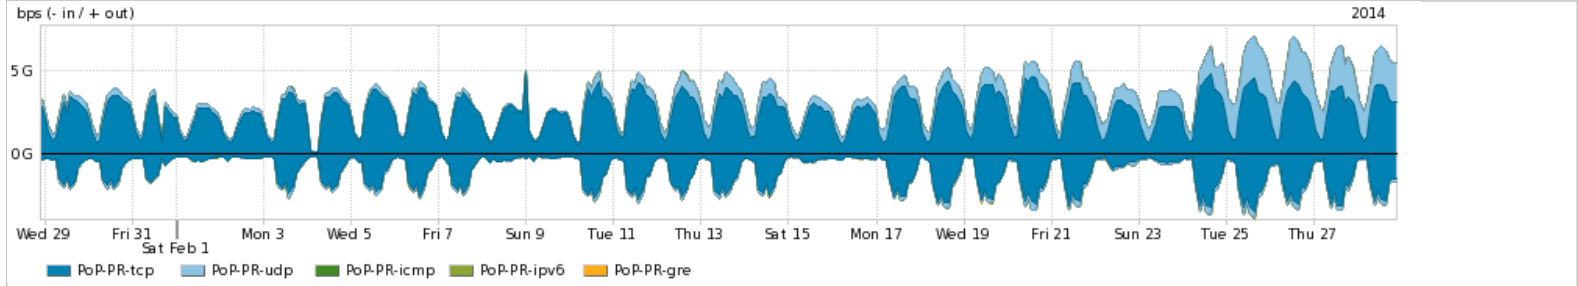

PROFILE	APPLICATION	IN	OUT	TOTAL	
☒	PoP-PR	rsync	52.01 Mbps	59.01 Mbps	111.02 Mbps
☐	PoP-PR	dns	2.73 Mbps	33.87 Mbps	36.60 Mbps
☐	PoP-PR	macromedia-fcs	11.46 Mbps	961.81 Kbps	12.43 Mbps
☐	PoP-PR	smtp	4.27 Mbps	3.89 Mbps	8.16 Mbps
☐	PoP-PR	rdp	3.44 Mbps	2.88 Mbps	6.32 Mbps

Distribuição do tráfego do PoP-PR por protocolo

Average | Max | PCT95

PROFILE	PROTOCOL	IN	OUT	TOTAL	
☒	PoP-PR	tcp	1.02 Gbps	2.54 Gbps	3.57 Gbps
☒	PoP-PR	udp	110.79 Mbps	710.98 Mbps	821.77 Mbps
☐	PoP-PR	esp	2.23 Mbps	219.35 Kbps	2.45 Mbps
☒	PoP-PR	icmp	593.55 Kbps	1.31 Mbps	1.90 Mbps
☒	PoP-PR	ipv6	617.44 Kbps	394.56 Kbps	1.01 Mbps
☒	PoP-PR	gre	406.16 Kbps	121.33 Kbps	527.50 Kbps
☐	PoP-PR	ipv6-icmp	17.00 bps	11.55 Kbps	11.57 Kbps
☐	PoP-PR	ipv6-frag	0.00 bps	8.22 Kbps	8.22 Kbps
☐	PoP-PR	ipencap	39.00 bps	0.00 bps	39.00 bps
☐	PoP-PR	rsvp	0.00 bps	15.00 bps	15.00 bps

For assistance with this product, please contact support@arbornetworks.com.