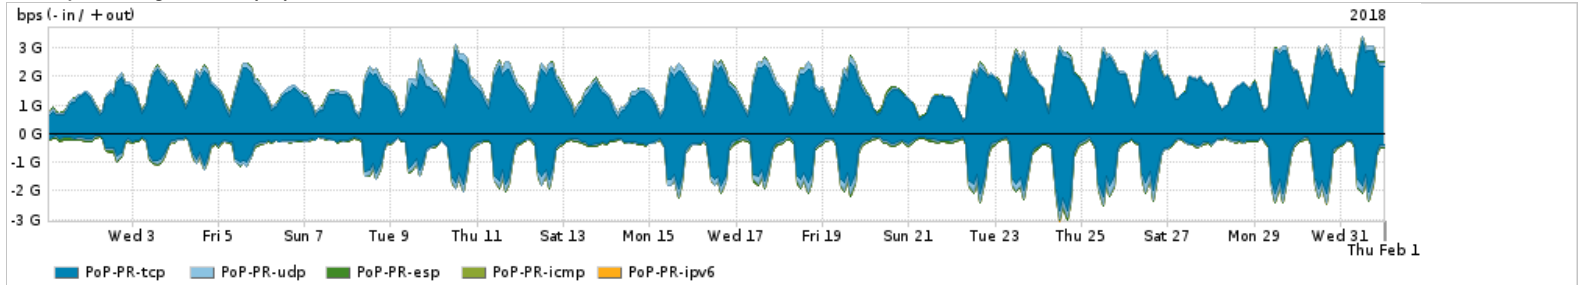

PROFILE	APPLICATION	IN	OUT	TOTAL
☒	PoP-PR	rsync	50.38 Mbps	58.99 Mbps	109.37 Mbps
☒	PoP-PR	other TCP	27.49 Mbps	72.89 Mbps	100.38 Mbps
☒	PoP-PR	other UDP	27.04 Mbps	41.49 Mbps	68.53 Mbps
☐	PoP-PR	quit	52.93 Mbps	13.75 Mbps	66.68 Mbps
☐	PoP-PR	ntp	201.94 Kbps	52.13 Mbps	52.33 Mbps
☐	PoP-PR	ssh	4.47 Mbps	3.90 Mbps	8.37 Mbps
☐	PoP-PR	ldap	311.82 Kbps	5.15 Mbps	5.46 Mbps
☐	PoP-PR	qq	338.23 Kbps	3.60 Mbps	3.94 Mbps

Distribuição do tráfego do PoP-PR por protocolo

Average | Max | PCT95

	PROFILE	PROTOCOL	IN	OUT	TOTAL
☒	PoP-PR	tcp	624.81 Mbps	1.57 Gbps	2.20 Gbps
☒	PoP-PR	udp	81.84 Mbps	115.72 Mbps	197.56 Mbps
☒	PoP-PR	esp	44.27 Mbps	14.34 Mbps	58.61 Mbps
☒	PoP-PR	icmp	218.88 Kbps	559.84 Kbps	778.72 Kbps
☒	PoP-PR	ipv6	67.06 Kbps	49.85 Kbps	116.91 Kbps
☐	PoP-PR	gre	50.74 Kbps	65.30 Kbps	116.04 Kbps
☐	PoP-PR	ipv6-icmp	35.38 Kbps	39.99 Kbps	75.38 Kbps
☐	PoP-PR	ipv6-nonxt	51.00 bps	0.00 bps	51.00 bps
☐	PoP-PR	255	27.00 bps	0.00 bps	27.00 bps

For assistance with this product, please contact support at <https://support.arbornetworks.com>