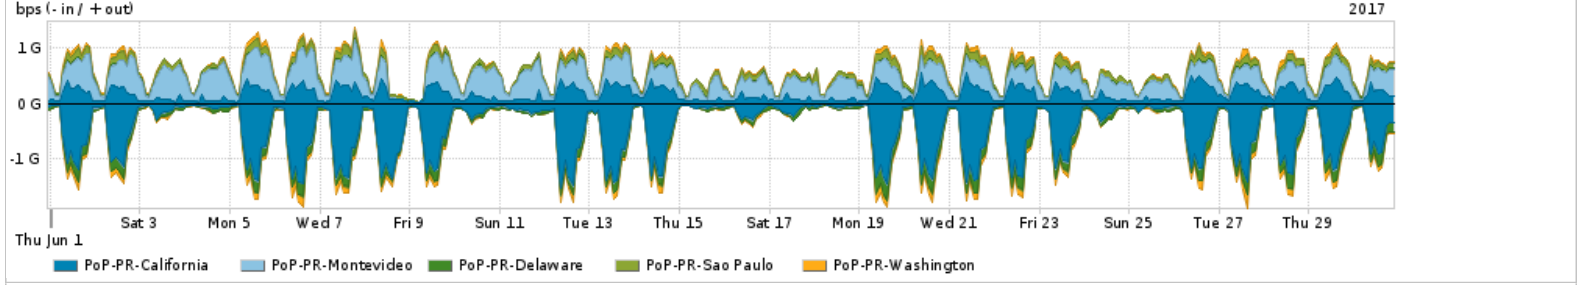

PROFILE	PROFILE	IN	OUT	TOTAL
☐	PoP-PR	PoP-PE	0.00 bps	5.07 Mbps

Distribuição do tráfego do PoP-PR por estado, província ou similar

Average | Max | PCT95

PROFILE	REGION	IN	OUT	TOTAL	
☒	PoP-PR	California	448.69 Mbps	165.51 Mbps	614.20 Mbps
☒	PoP-PR	Montevideo	6.77 Mbps	322.54 Mbps	329.31 Mbps
☒	PoP-PR	Delaware	83.48 Mbps	10.08 Mbps	93.57 Mbps
☒	PoP-PR	Sao Paulo	4.74 Mbps	82.29 Mbps	87.03 Mbps
☒	PoP-PR	Washington	41.85 Mbps	26.86 Mbps	68.71 Mbps
☐	PoP-PR	Massachusetts	54.57 Mbps	3.96 Mbps	58.53 Mbps
☐	PoP-PR	New York	38.17 Mbps	11.49 Mbps	49.66 Mbps
☐	PoP-PR	Texas	24.90 Mbps	24.25 Mbps	49.15 Mbps
☐	PoP-PR	Virginia	14.05 Mbps	26.43 Mbps	40.48 Mbps
☐	PoP-PR	Distrito Federal	419.70 Kbps	36.67 Mbps	37.09 Mbps
☐	PoP-PR	Rio de Janeiro	1.75 Mbps	31.28 Mbps	33.02 Mbps
☐	PoP-PR	Arizona	25.13 Mbps	2.15 Mbps	27.28 Mbps
☐	PoP-PR	Maryland	19.66 Mbps	581.02 Kbps	20.24 Mbps
☐	PoP-PR	Zhejiang	39.50 Kbps	19.23 Mbps	19.27 Mbps
☐	PoP-PR	New Hampshire	17.54 Mbps	1.01 Mbps	18.55 Mbps