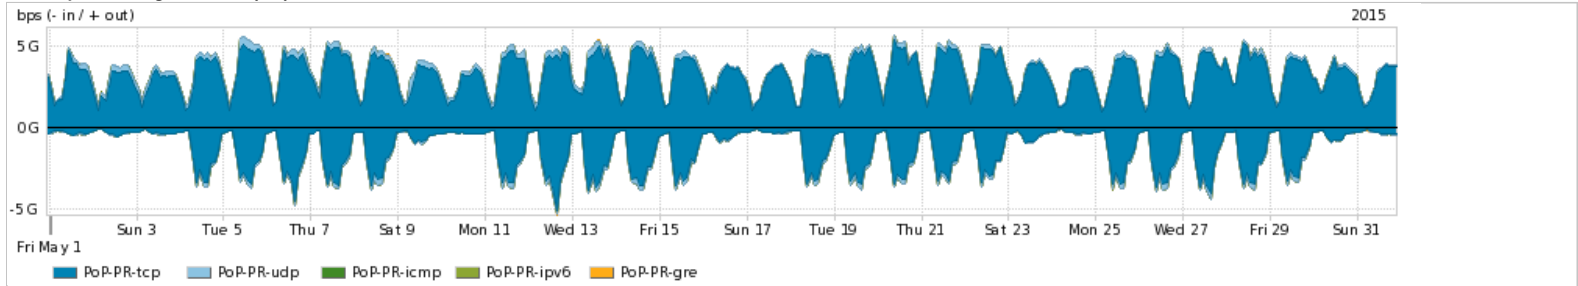

PROFILE	APPLICATION	IN	OUT	TOTAL	
☐	PoP-PR	qq	1.03 Mbps	13.42 Mbps	14.45 Mbps
☐	PoP-PR	dns	1.81 Mbps	12.44 Mbps	14.26 Mbps
☐	PoP-PR	macromedia-fcs	11.43 Mbps	2.54 Mbps	13.97 Mbps
☐	PoP-PR	smtp	5.81 Mbps	3.52 Mbps	9.33 Mbps
☐	PoP-PR	ssh	5.86 Mbps	2.88 Mbps	8.74 Mbps

Distribuição do tráfego do PoP-PR por protocolo

Average | Max | PCT95

PROFILE	PROTOCOL	IN	OUT	TOTAL	
☒	PoP-PR	tcp	1.32 Gbps	3.27 Gbps	4.59 Gbps
☒	PoP-PR	udp	108.15 Mbps	226.40 Mbps	334.55 Mbps
☒	PoP-PR	icmp	748.99 Kbps	1.20 Mbps	1.95 Mbps
☒	PoP-PR	ipv6	195.51 Kbps	870.46 Kbps	1.07 Mbps
☒	PoP-PR	gre	619.49 Kbps	200.54 Kbps	820.03 Kbps
☐	PoP-PR	esp	252.84 Kbps	179.88 Kbps	432.72 Kbps
☐	PoP-PR	253	19.00 bps	0.00 bps	19.00 bps
☐	PoP-PR	ipv6-icmp	11.00 bps	0.00 bps	11.00 bps
☐	PoP-PR	rsvp	0.00 bps	6.00 bps	6.00 bps
☐	PoP-PR	255	0.00 bps	0.00 bps	0.00 bps

For assistance with this product, please contact support@arbornetworks.com.