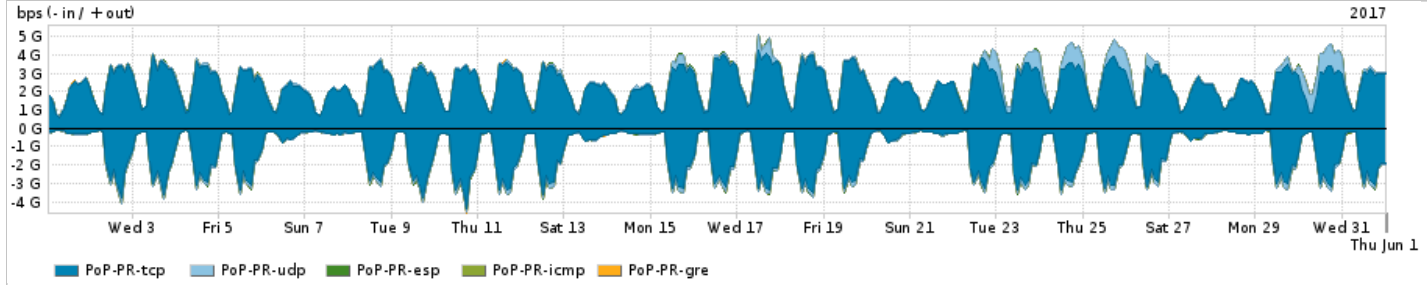

PROFILE	APPLICATION	IN	OUT	TOTAL
☒	PoP-PR	other UDP	37.30 Mbps	168.41 Mbps	205.71 Mbps
☒	PoP-PR	rsync	47.97 Mbps	58.47 Mbps	106.43 Mbps
☒	PoP-PR	other TCP	25.54 Mbps	75.31 Mbps	100.85 Mbps
☐	PoP-PR	quit	49.38 Mbps	6.57 Mbps	55.96 Mbps
☐	PoP-PR	qq	670.16 Kbps	6.74 Mbps	7.41 Mbps
☐	PoP-PR	smtp	3.14 Mbps	3.70 Mbps	6.84 Mbps
☐	PoP-PR	ssh	2.74 Mbps	2.98 Mbps	5.72 Mbps
☐	PoP-PR	macromedia-fcs	3.33 Mbps	1.13 Mbps	4.46 Mbps

Distribuição do tráfego do PoP-PR por protocolo

Average | Max | PCT95

	PROFILE	PROTOCOL	IN	OUT	TOTAL
☒	PoP-PR	tcp	1.28 Gbps	2.35 Gbps	3.63 Gbps
☒	PoP-PR	udp	90.01 Mbps	180.74 Mbps	270.75 Mbps
☒	PoP-PR	esp	4.67 Mbps	6.59 Mbps	11.26 Mbps
☒	PoP-PR	icmp	188.98 Kbps	819.02 Kbps	1.01 Mbps
☒	PoP-PR	gre	338.88 Kbps	560.36 Kbps	899.23 Kbps
☐	PoP-PR	ipv6-icmp	28.90 Kbps	34.66 Kbps	63.56 Kbps
☐	PoP-PR	ipv6	22.01 Kbps	36.22 Kbps	58.23 Kbps
☐	PoP-PR	255	0.00 bps	262.00 bps	262.00 bps
☐	PoP-PR	ipv6-nonxt	22.00 bps	0.00 bps	22.00 bps
☐	PoP-PR	rsvp	2.00 bps	2.00 bps	4.00 bps

For assistance with this product, please contact support@arbornetworks.com.