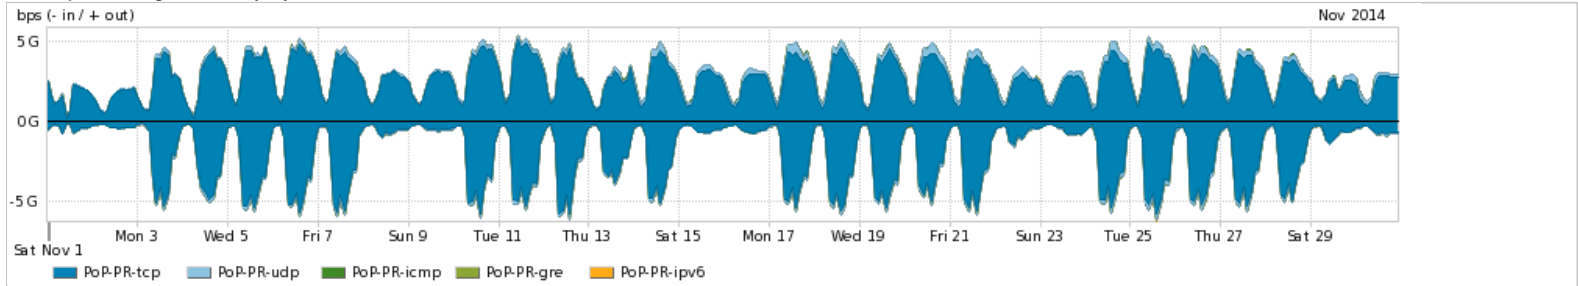

PROFILE	APPLICATION	IN	OUT	TOTAL	
☐	PoP-PR	ntp	582.52 Kbps	21.21 Mbps	21.80 Mbps
☐	PoP-PR	macromedia-fcs	14.78 Mbps	5.03 Mbps	19.81 Mbps
☐	PoP-PR	smtp	5.00 Mbps	4.29 Mbps	9.29 Mbps
☐	PoP-PR	qq	876.23 Kbps	6.46 Mbps	7.34 Mbps
☐	PoP-PR	dns	2.68 Mbps	3.20 Mbps	5.88 Mbps

Distribuição do tráfego do PoP-PR por protocolo

Average | Max | PCT95

PROFILE	PROTOCOL	IN	OUT	TOTAL	
☒	PoP-PR	tcp	1.99 Gbps	2.67 Gbps	4.66 Gbps
☒	PoP-PR	udp	124.00 Mbps	241.49 Mbps	365.48 Mbps
☒	PoP-PR	icmp	530.43 Kbps	3.65 Mbps	4.18 Mbps
☒	PoP-PR	gre	1.07 Mbps	114.53 Kbps	1.18 Mbps
☒	PoP-PR	ipv6	298.60 Kbps	198.24 Kbps	496.84 Kbps
☐	PoP-PR	esp	122.25 Kbps	33.93 Kbps	156.18 Kbps
☐	PoP-PR	rsvp	0.00 bps	140.00 bps	140.00 bps
☐	PoP-PR	crdup	0.00 bps	132.00 bps	132.00 bps
☐	PoP-PR	253	25.00 bps	106.00 bps	131.00 bps
☐	PoP-PR	154	0.00 bps	130.00 bps	130.00 bps

For assistance with this product, please contact support@arborenetworks.com.