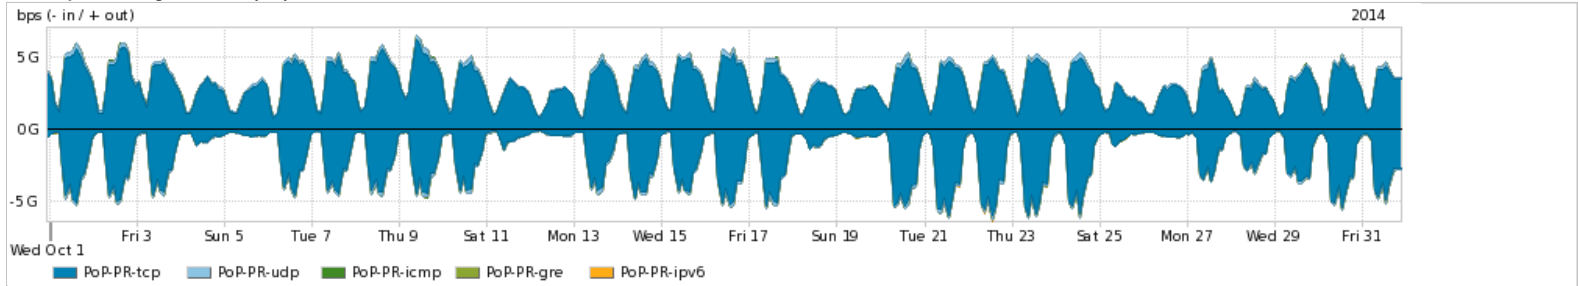

PROFILE	APPLICATION	IN	OUT	TOTAL	
☐	PoP-PR	macromedia-fcs	16.33 Mbps	4.72 Mbps	21.05 Mbps
☐	PoP-PR	smtp	5.77 Mbps	5.68 Mbps	11.46 Mbps
☐	PoP-PR	ssh	4.84 Mbps	3.55 Mbps	8.39 Mbps
☐	PoP-PR	qq	885.56 Kbps	5.31 Mbps	6.19 Mbps
☐	PoP-PR	dns	2.84 Mbps	3.30 Mbps	6.14 Mbps

Distribuição do tráfego do PoP-PR por protocolo

Average | Max | PCT95

PROFILE	PROTOCOL	IN	OUT	TOTAL	
☒	PoP-PR	tcp	2.00 Gbps	3.03 Gbps	5.03 Gbps
☒	PoP-PR	udp	113.34 Mbps	171.62 Mbps	284.96 Mbps
☒	PoP-PR	icmp	531.92 Kbps	3.14 Mbps	3.68 Mbps
☒	PoP-PR	gre	1.15 Mbps	178.07 Kbps	1.32 Mbps
☒	PoP-PR	ipv6	324.74 Kbps	337.88 Kbps	662.62 Kbps
☐	PoP-PR	esp	116.01 Kbps	23.80 Kbps	139.81 Kbps
☐	PoP-PR	ipv6-icmp	11.22 Kbps	448.00 bps	11.67 Kbps
☐	PoP-PR	ipv6-frag	856.00 bps	151.00 bps	1.01 Kbps
☐	PoP-PR	ah	0.00 bps	40.00 bps	40.00 bps
☐	PoP-PR	178	0.00 bps	30.00 bps	30.00 bps

For assistance with this product, please contact support@arbornetworks.com.