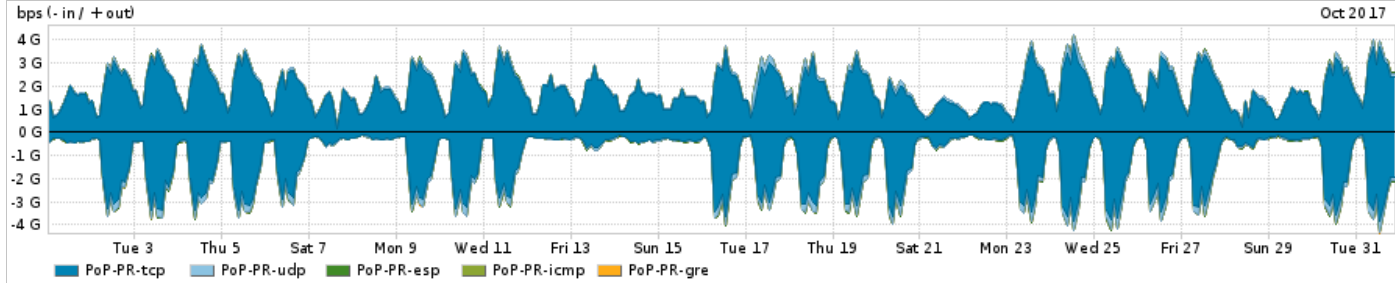

PROFILE	APPLICATION	IN	OUT	TOTAL
☒	PoP-PR	rsync	73.75 Mbps	150.10 Mbps
☒	PoP-PR	other UDP	42.18 Mbps	116.96 Mbps
☒	PoP-PR	other TCP	33.77 Mbps	99.07 Mbps
☐	PoP-PR	quit	78.25 Mbps	95.81 Mbps
☐	PoP-PR	dns	2.49 Mbps	16.72 Mbps
☐	PoP-PR	smtp	2.69 Mbps	6.38 Mbps
☐	PoP-PR	qq	1.03 Mbps	5.37 Mbps
☐	PoP-PR	ldap	263.97 Kbps	4.16 Mbps

Distribuição do tráfego do PoP-PR por protocolo

Average | Max | PCT95

PROFILE	PROTOCOL	IN	OUT	TOTAL
☒	PoP-PR	tcp	1.22 Gbps	3.08 Gbps
☒	PoP-PR	udp	123.94 Mbps	235.78 Mbps
☒	PoP-PR	esp	18.81 Mbps	23.43 Mbps
☒	PoP-PR	icmp	226.84 Kbps	864.99 Kbps
☒	PoP-PR	gre	213.87 Kbps	314.74 Kbps
☐	PoP-PR	ipv6	128.09 Kbps	201.69 Kbps
☐	PoP-PR	ipv6-icmp	34.03 Kbps	84.66 Kbps
☐	PoP-PR	ipv6-nonxt	40.00 bps	40.00 bps
☐	PoP-PR	rsvp	0.00 bps	0.00 bps
☐	PoP-PR	tls	0.00 bps	0.00 bps

For assistance with this product, please contact support at <https://support.arbornetworks.com>