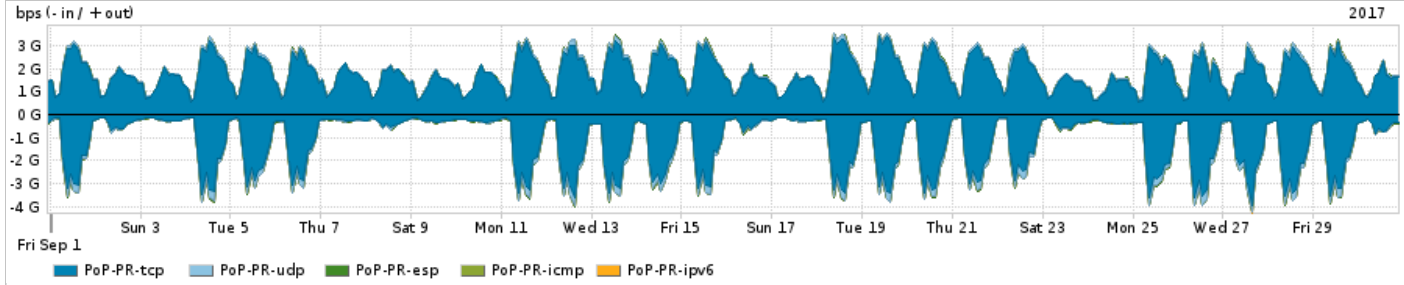

PROFILE	APPLICATION	IN	OUT	TOTAL
☒	PoP-PR	rsync	72.03 Mbps	70.11 Mbps	142.14 Mbps
☒	PoP-PR	other TCP	37.24 Mbps	65.49 Mbps	102.74 Mbps
☒	PoP-PR	other UDP	37.20 Mbps	55.70 Mbps	92.89 Mbps
☐	PoP-PR	quit	74.20 Mbps	12.40 Mbps	86.60 Mbps
☐	PoP-PR	dns	2.16 Mbps	5.70 Mbps	7.85 Mbps
☐	PoP-PR	qq	775.35 Kbps	5.95 Mbps	6.72 Mbps
☐	PoP-PR	smtp	2.66 Mbps	3.52 Mbps	6.18 Mbps
☐	PoP-PR	ldap	277.50 Kbps	4.46 Mbps	4.74 Mbps

Distribuição do tráfego do PoP-PR por protocolo

Average | Max | PCT95

	PROFILE	PROTOCOL	IN	OUT	TOTAL
☒	PoP-PR	tcp	1.17 Gbps	1.80 Gbps	2.97 Gbps
☒	PoP-PR	udp	115.03 Mbps	79.58 Mbps	194.62 Mbps
☒	PoP-PR	esp	15.85 Mbps	6.17 Mbps	22.02 Mbps
☒	PoP-PR	icmp	315.78 Kbps	698.65 Kbps	1.01 Mbps
☒	PoP-PR	ipv6	106.05 Kbps	138.99 Kbps	245.05 Kbps
☐	PoP-PR	gre	125.97 Kbps	100.91 Kbps	226.88 Kbps
☐	PoP-PR	ipv6-icmp	36.61 Kbps	54.28 Kbps	90.89 Kbps
☐	PoP-PR	ipv6-nonxt	19.00 bps	0.00 bps	19.00 bps
☐	PoP-PR	rsvp	5.00 bps	0.00 bps	5.00 bps
☐	PoP-PR	dcn	0.00 bps	0.00 bps	0.00 bps

For assistance with this product, please contact support at <https://support.arbornetworks.com>