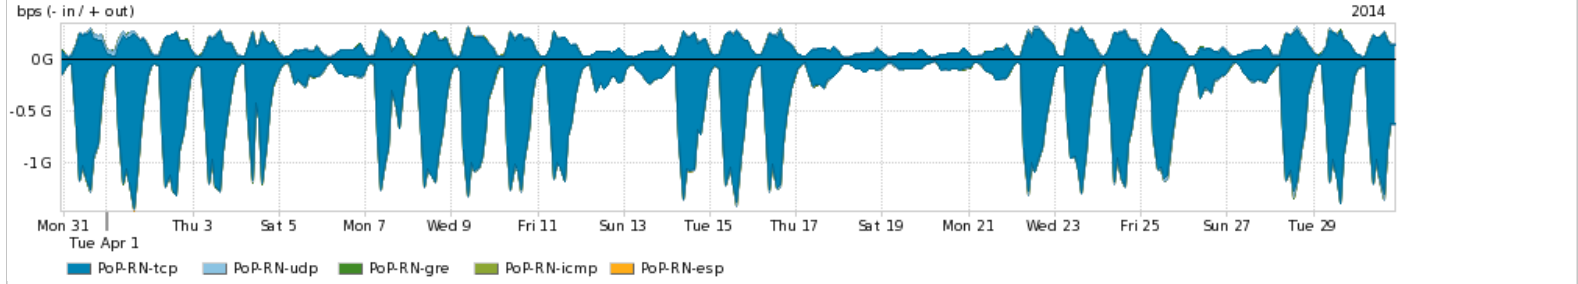

PROFILE	APPLICATION	IN	OUT	TOTAL
☐	PoP-RN		smtp	1.50 Mbps	2.56 Mbps
☒	PoP-RN		macromedia-fcs	1.69 Mbps	173.19 Kbps
☐	PoP-RN		dns	723.64 Kbps	955.29 Kbps
☐	PoP-RN		ntp	60.17 Kbps	733.73 Kbps
☐	PoP-RN		pop	46.43 Kbps	603.56 Kbps

Distribuição do tráfego do PoP-RN por protocolo

Average | Max | PCT95

	PROFILE	PROTOCOL	IN	OUT	TOTAL
☒	PoP-RN		tcp	449.00 Mbps	120.49 Mbps
☒	PoP-RN		udp	7.82 Mbps	8.16 Mbps
☒	PoP-RN		gre	1.53 Mbps	1.01 Mbps
☒	PoP-RN		icmp	155.03 Kbps	211.23 Kbps
☒	PoP-RN		esp	847.00 bps	5.86 Kbps
☐	PoP-RN		ipv6	976.00 bps	3.36 Kbps
☐	PoP-RN		ipv6-icmp	0.00 bps	270.00 bps
☐	PoP-RN		ipv6-frag	0.00 bps	0.00 bps
☐	PoP-RN		rsvp	0.00 bps	0.00 bps
☐	PoP-RN		222	0.00 bps	0.00 bps

For assistance with this product, please contact support@arbornetworks.com.