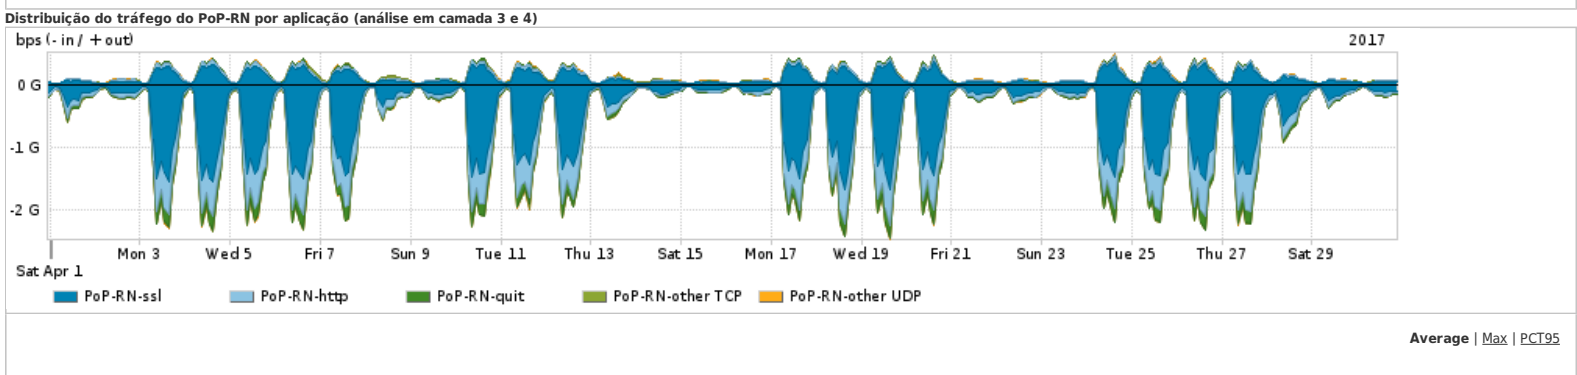

PROFILE	APPLICATION	IN	OUT	TOTAL	
☒	PoP-RN	ssl	459.54 Mbps	106.21 Mbps	565.75 Mbps
☒	PoP-RN	http	187.07 Mbps	27.53 Mbps	214.60 Mbps