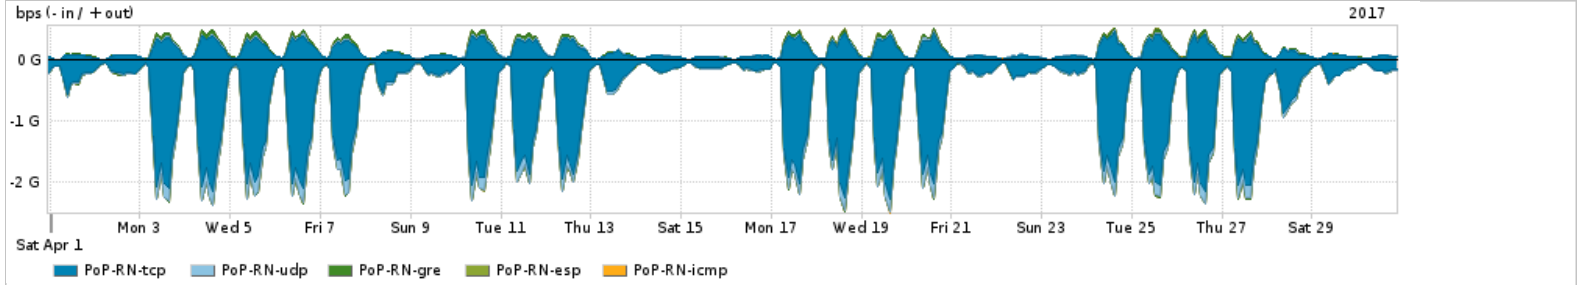

PROFILE	APPLICATION	IN	OUT	TOTAL
☒	PoP-RN	quit	58.96 Mbps	4.42 Mbps	63.38 Mbps
☒	PoP-RN	other TCP	4.89 Mbps	5.71 Mbps	10.61 Mbps
☒	PoP-RN	other UDP	3.00 Mbps	3.36 Mbps	6.36 Mbps
☐	PoP-RN	smtp	761.51 Kbps	3.06 Mbps	3.82 Mbps
☐	PoP-RN	ssh	511.88 Kbps	987.05 Kbps	1.50 Mbps
☐	PoP-RN	dns	979.58 Kbps	396.28 Kbps	1.38 Mbps
☐	PoP-RN	macromedia-fcs	1.01 Mbps	137.94 Kbps	1.15 Mbps
☐	PoP-RN	stun	325.67 Kbps	269.92 Kbps	595.59 Kbps

Distribuição do tráfego do PoP-RN por protocolo

Average | Max | PCT95

	PROFILE	PROTOCOL	IN	OUT	TOTAL
☒	PoP-RN	tcp	654.54 Mbps	144.12 Mbps	798.66 Mbps
☒	PoP-RN	udp	63.33 Mbps	8.58 Mbps	71.90 Mbps
☒	PoP-RN	gre	3.04 Mbps	18.16 Mbps	21.20 Mbps
☒	PoP-RN	esp	159.79 Kbps	568.19 Kbps	727.98 Kbps
☒	PoP-RN	icmp	36.71 Kbps	111.59 Kbps	148.30 Kbps
☐	PoP-RN	ipv6	1.32 Kbps	4.50 Kbps	5.82 Kbps
☐	PoP-RN	ipv6-icmp	536.00 bps	1.69 Kbps	2.22 Kbps
☐	PoP-RN	sctp	3.00 bps	0.00 bps	3.00 bps
☐	PoP-RN	ip	1.00 bps	0.00 bps	1.00 bps
☐	PoP-RN	ipv6-nonxt	1.00 bps	0.00 bps	1.00 bps

For assistance with this product, please contact support@arbornetworks.com.