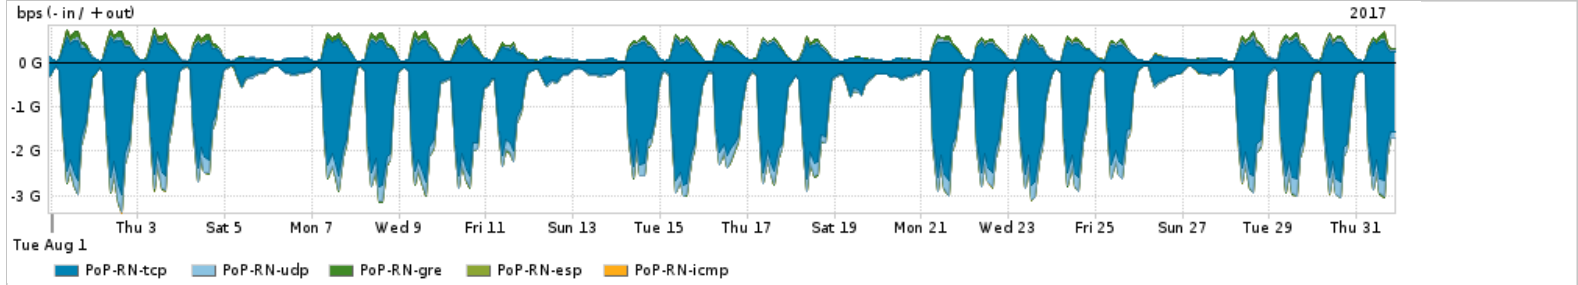

PROFILE	APPLICATION	IN	OUT	TOTAL
☒	PoP-RN	quit	112.62 Mbps	8.36 Mbps	120.98 Mbps
☒	PoP-RN	other TCP	10.73 Mbps	4.60 Mbps	15.33 Mbps
☒	PoP-RN	other UDP	4.12 Mbps	5.70 Mbps	9.82 Mbps
☐	PoP-RN	macromedia-fcs	1.31 Mbps	1.38 Mbps	2.69 Mbps
☐	PoP-RN	smtp	669.67 Kbps	1.83 Mbps	2.50 Mbps
☐	PoP-RN	dns	1.44 Mbps	430.47 Kbps	1.87 Mbps
☐	PoP-RN	ssh	706.33 Kbps	521.25 Kbps	1.23 Mbps
☐	PoP-RN	stun	666.43 Kbps	499.44 Kbps	1.17 Mbps

Distribuição do tráfego do PoP-RN por protocolo

Average | Max | PCT95

	PROFILE	PROTOCOL	IN	OUT	TOTAL
☒	PoP-RN	tcp	1.08 Gbps	227.94 Mbps	1.30 Gbps
☒	PoP-RN	udp	118.82 Mbps	15.00 Mbps	133.82 Mbps
☒	PoP-RN	gre	6.16 Mbps	38.88 Mbps	45.04 Mbps
☒	PoP-RN	esp	1.92 Mbps	553.99 Kbps	2.48 Mbps
☒	PoP-RN	icmp	50.85 Kbps	111.71 Kbps	162.56 Kbps
☐	PoP-RN	ipv6	4.78 Kbps	5.70 Kbps	10.47 Kbps
☐	PoP-RN	ipv6-icmp	267.00 bps	241.00 bps	508.00 bps
☐	PoP-RN	sctp	19.00 bps	0.00 bps	19.00 bps
☐	PoP-RN	ipv6-nonxt	0.00 bps	0.00 bps	0.00 bps

For assistance with this product, please contact support at <https://support.arbornetworks.com>