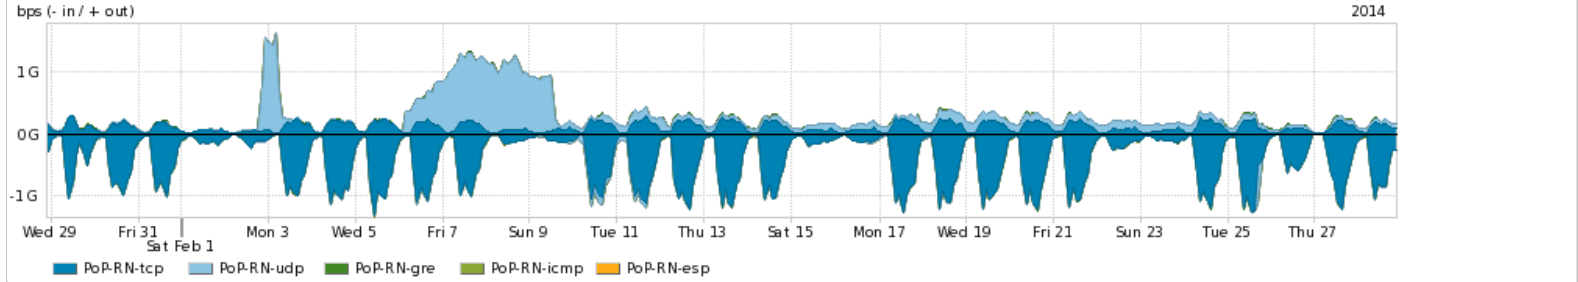

PROFILE	APPLICATION	IN	OUT	TOTAL	
☐	PoP-RN	dns	667.30 Kbps	5.32 Mbps	5.99 Mbps
☐	PoP-RN	smtp	1.24 Mbps	2.15 Mbps	3.40 Mbps
☒	PoP-RN	macromedia-fcs	1.40 Mbps	81.48 Kbps	1.48 Mbps
☐	PoP-RN	rsync	26.08 Kbps	961.98 Kbps	988.06 Kbps
☐	PoP-RN	pop	27.94 Kbps	637.30 Kbps	665.24 Kbps

Distribuição do tráfego do PoP-RN por protocolo

Average | Max | PCT95

PROFILE	PROTOCOL	IN	OUT	TOTAL	
☒	PoP-RN	tcp	420.98 Mbps	105.68 Mbps	526.66 Mbps
☒	PoP-RN	udp	13.16 Mbps	178.26 Mbps	191.41 Mbps
☒	PoP-RN	gre	2.22 Mbps	3.76 Mbps	5.98 Mbps
☒	PoP-RN	icmp	169.09 Kbps	272.03 Kbps	441.12 Kbps
☒	PoP-RN	esp	5.93 Kbps	6.09 Kbps	12.01 Kbps
☐	PoP-RN	ipv6	2.41 Kbps	3.77 Kbps	6.18 Kbps
☐	PoP-RN	ipv6-icmp	0.00 bps	3.73 Kbps	3.73 Kbps
☐	PoP-RN	rsvp	5.00 bps	1.00 bps	6.00 bps
☐	PoP-RN	247	0.00 bps	0.00 bps	0.00 bps

For assistance with this product, please contact support@arbornetworks.com.