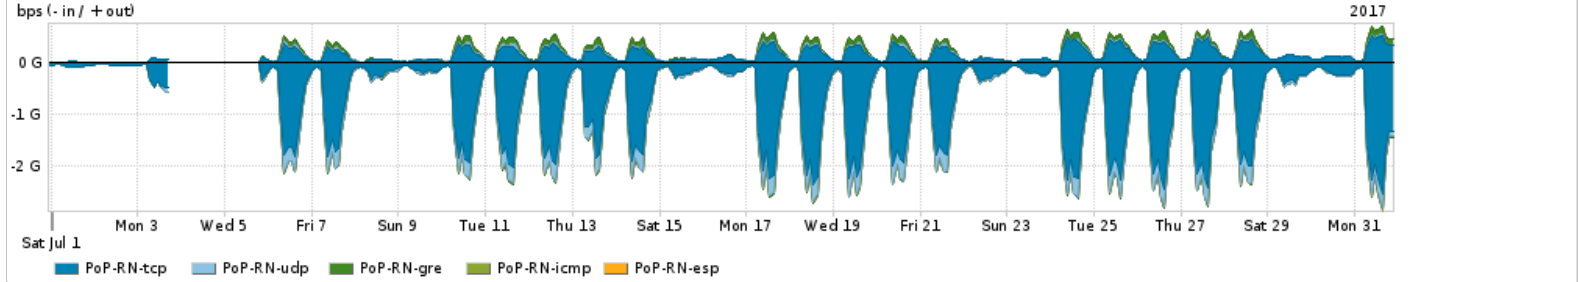

PROFILE	APPLICATION	IN	OUT	TOTAL	
☒	PoP-RN		other TCP	5.67 Mbps	3.68 Mbps	9.34 Mbps
☐	PoP-RN		smtp	565.18 Kbps	1.19 Mbps	1.76 Mbps
☐	PoP-RN		dns	832.08 Kbps	736.95 Kbps	1.57 Mbps
☐	PoP-RN		macromedia-fcs	650.77 Kbps	666.12 Kbps	1.32 Mbps
☐	PoP-RN		ssh	518.83 Kbps	574.98 Kbps	1.09 Mbps
☐	PoP-RN		stun	548.73 Kbps	390.97 Kbps	939.69 Kbps

Distribuição do tráfego do PoP-RN por protocolo

Average | Max | PCT95

	PROFILE	PROTOCOL	IN	OUT	TOTAL	
☒	PoP-RN		tcp	642.94 Mbps	139.59 Mbps	782.53 Mbps
☒	PoP-RN		udp	96.92 Mbps	13.42 Mbps	110.33 Mbps
☒	PoP-RN		gre	6.61 Mbps	35.73 Mbps	42.35 Mbps
☒	PoP-RN		icmp	40.72 Kbps	76.31 Kbps	117.03 Kbps
☒	PoP-RN		esp	34.73 Kbps	71.01 Kbps	105.74 Kbps
☐	PoP-RN		ipv6	2.25 Kbps	2.67 Kbps	4.92 Kbps
☐	PoP-RN		ipv6-icmp	226.00 bps	752.00 bps	978.00 bps
☐	PoP-RN		sctp	8.00 bps	0.00 bps	8.00 bps
☐	PoP-RN		ipv6-nonxt	0.00 bps	0.00 bps	0.00 bps

For assistance with this product, please contact support at <https://support.arbornetworks.com>