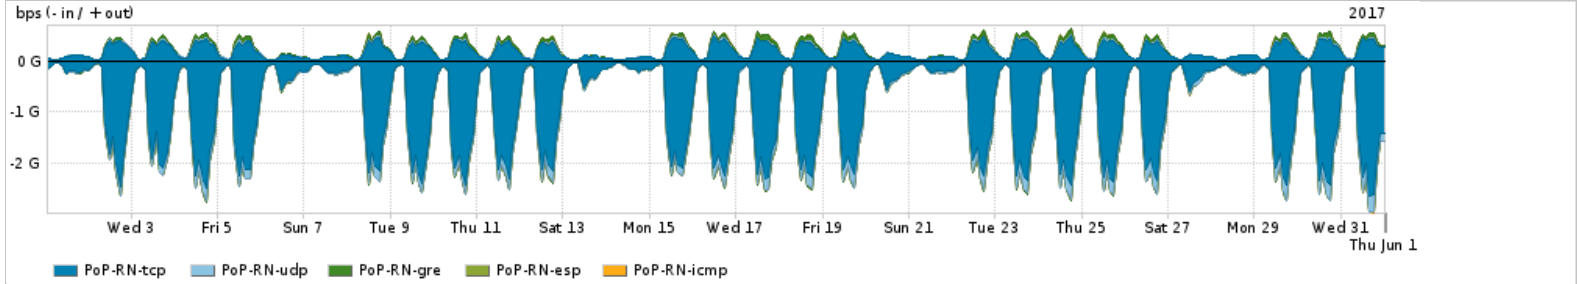

PROFILE	APPLICATION	IN	OUT	TOTAL
☒	PoP-RN		other UDP	2.87 Mbps	5.68 Mbps
☐	PoP-RN		smtp	683.51 Kbps	2.16 Mbps
☐	PoP-RN		macromedia-fcs	1.04 Mbps	1.91 Mbps
☐	PoP-RN		dns	1.38 Mbps	1.82 Mbps
☐	PoP-RN		ssh	951.40 Kbps	1.43 Mbps
☐	PoP-RN		stun	445.01 Kbps	791.49 Kbps

Distribuição do tráfego do PoP-RN por protocolo

Average | Max | PCT95

	PROFILE	PROTOCOL	IN	OUT	TOTAL
☒	PoP-RN		tcp	894.68 Mbps	1.08 Gbps
☒	PoP-RN		udp	88.15 Mbps	97.93 Mbps
☒	PoP-RN		gre	6.26 Mbps	37.47 Mbps
☒	PoP-RN		esp	424.43 Kbps	2.39 Mbps
☒	PoP-RN		icmp	40.07 Kbps	161.46 Kbps
☐	PoP-RN		ipv6	1.95 Kbps	3.97 Kbps
☐	PoP-RN		ipv6-icmp	405.00 bps	1.81 Kbps

For assistance with this product, please contact support@arbornetworks.com.