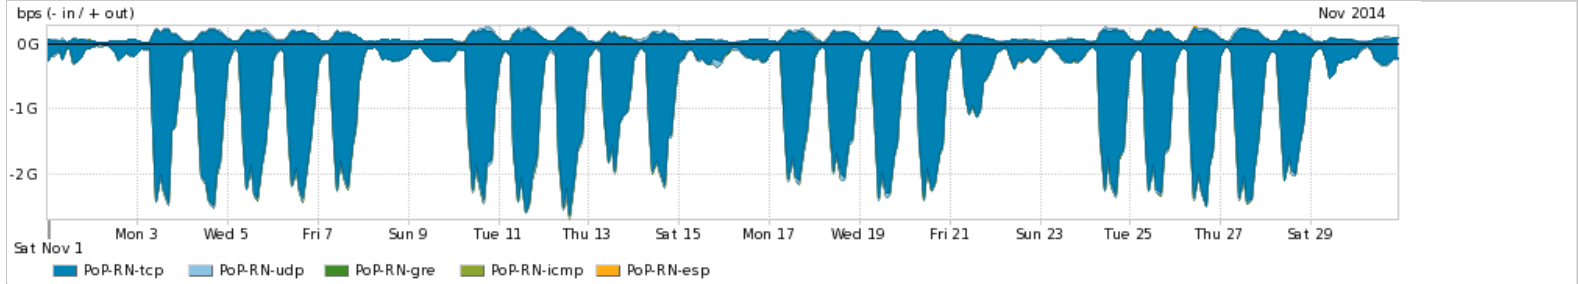

PROFILE	APPLICATION	IN	OUT	TOTAL	
☒	PoP-RN	macromedia-fcs	2.43 Mbps	95.40 Kbps	2.53 Mbps
☐	PoP-RN	smtp	1.64 Mbps	554.38 Kbps	2.20 Mbps
☐	PoP-RN	dns	946.95 Kbps	415.29 Kbps	1.36 Mbps
☐	PoP-RN	ssh	858.70 Kbps	268.52 Kbps	1.13 Mbps
☐	PoP-RN	sip	314.90 Kbps	222.65 Kbps	537.55 Kbps

Distribuição do tráfego do PoP-RN por protocolo

Average | Max | PCT95

PROFILE	PROTOCOL	IN	OUT	TOTAL	
☒	PoP-RN	tcp	847.91 Mbps	90.86 Mbps	938.77 Mbps
☒	PoP-RN	udp	20.50 Mbps	12.72 Mbps	33.22 Mbps
☒	PoP-RN	gre	1.24 Mbps	126.51 Kbps	1.37 Mbps
☒	PoP-RN	icmp	214.92 Kbps	196.91 Kbps	411.83 Kbps
☒	PoP-RN	esp	185.34 Kbps	216.48 Kbps	401.82 Kbps
☐	PoP-RN	ipv6	5.57 Kbps	19.74 Kbps	25.31 Kbps

For assistance with this product, please contact support@arbornetworks.com.