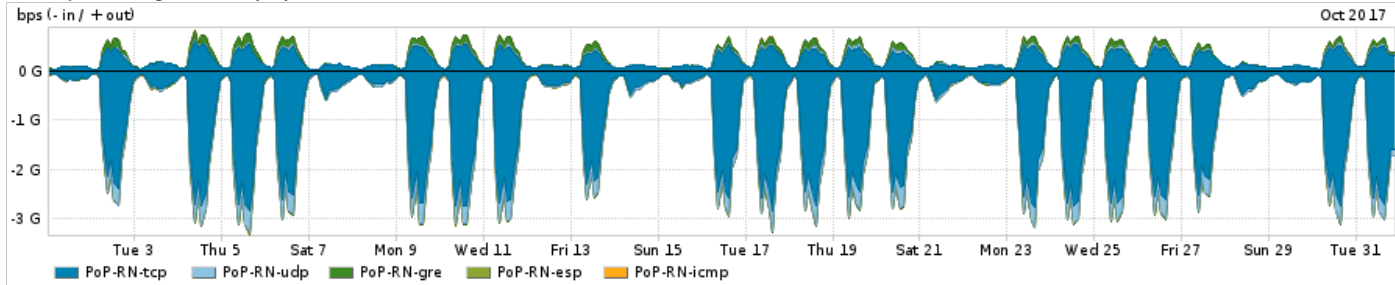

PROFILE	APPLICATION	IN	OUT	TOTAL
☒	PoP-RN	quit	113.73 Mbps	9.61 Mbps	123.33 Mbps
☒	PoP-RN	other TCP	5.82 Mbps	3.39 Mbps	9.20 Mbps
☒	PoP-RN	other UDP	3.45 Mbps	2.57 Mbps	6.03 Mbps
☐	PoP-RN	smtp	569.63 Kbps	3.01 Mbps	3.58 Mbps
☐	PoP-RN	dns	1.49 Mbps	461.74 Kbps	1.96 Mbps
☐	PoP-RN	macromedia-fcs	584.71 Kbps	616.12 Kbps	1.20 Mbps
☐	PoP-RN	stun	626.50 Kbps	426.14 Kbps	1.05 Mbps
☐	PoP-RN	xmpp	504.56 Kbps	380.29 Kbps	884.85 Kbps

Distribuição do tráfego do PoP-RN por protocolo

Average | Max | PCT95

	PROFILE	PROTOCOL	IN	OUT	TOTAL
☒	PoP-RN	tcp	934.65 Mbps	203.68 Mbps	1.14 Gbps
☒	PoP-RN	udp	119.27 Mbps	13.08 Mbps	132.35 Mbps
☒	PoP-RN	gre	9.02 Mbps	50.08 Mbps	59.10 Mbps
☒	PoP-RN	esp	2.63 Mbps	193.26 Kbps	2.82 Mbps
☒	PoP-RN	icmp	43.11 Kbps	115.37 Kbps	158.49 Kbps
☐	PoP-RN	ipv6-icmp	325.00 bps	2.04 Kbps	2.36 Kbps
☐	PoP-RN	ipv6	1.76 Kbps	344.00 bps	2.10 Kbps
☐	PoP-RN	ipv6-nonxt	0.00 bps	0.00 bps	0.00 bps

For assistance with this product, please contact support at <https://support.arbornetworks.com>