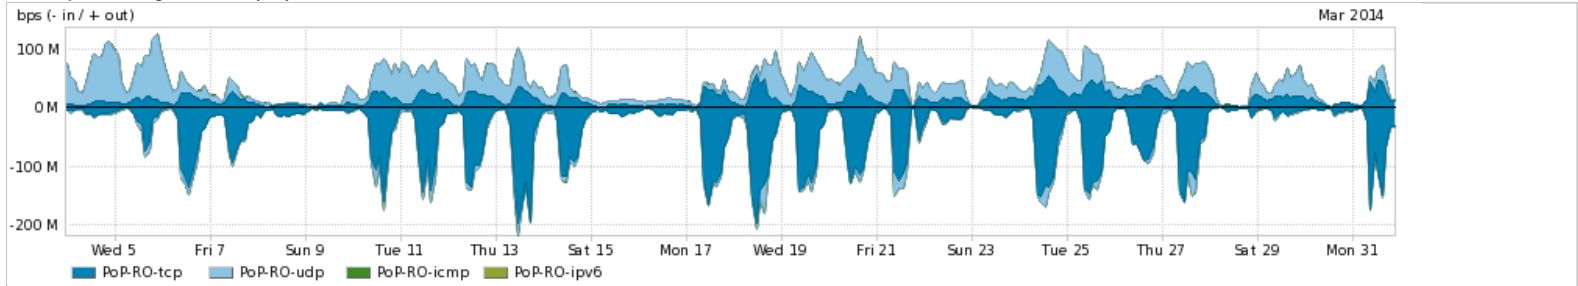

PROFILE	APPLICATION	IN	OUT	TOTAL
☐	PoP-RO		rdp	6.72 Kbps	129.98 Kbps
☐	PoP-RO		dns	63.43 Kbps	26.60 Kbps
☐	PoP-RO		bittorrent	14.01 Kbps	26.52 Kbps
☐	PoP-RO		smtp	11.07 Kbps	5.90 Kbps
☐	PoP-RO		ssh	4.85 Kbps	7.35 Kbps

Distribuição do tráfego do PoP-RO por protocolo

Average | Max | PCT95

	PROFILE	PROTOCOL	IN	OUT	TOTAL
☒	PoP-RO		tcp	38.45 Mbps	14.61 Mbps
☒	PoP-RO		udp	4.00 Mbps	26.55 Mbps
☒	PoP-RO		icmp	121.51 Kbps	118.21 Kbps
☒	PoP-RO		ipv6	0.00 bps	19.00 bps

For assistance with this product, please contact support@arbornetworks.com.