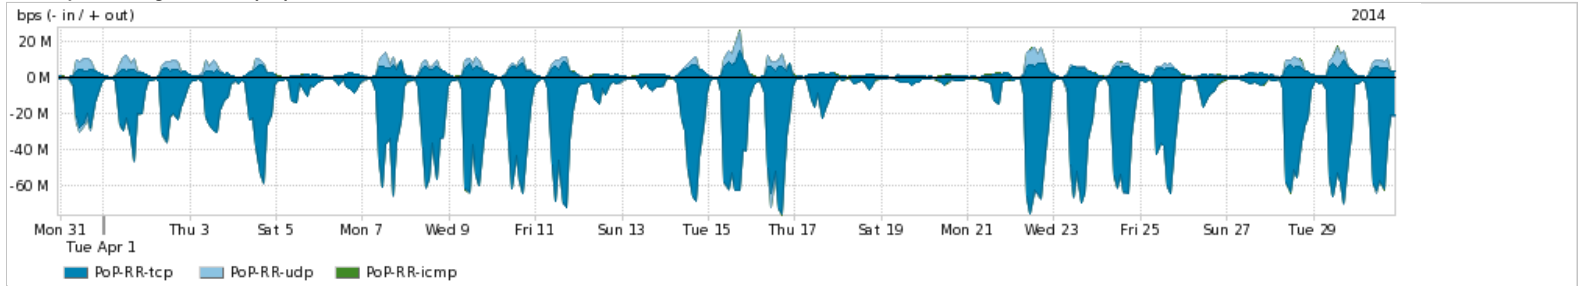

PROFILE	APPLICATION	IN	OUT	TOTAL	
☐	PoP-RR	ssh	19.21 Kbps	49.77 Kbps	68.98 Kbps
☐	PoP-RR	smtp	23.87 Kbps	24.43 Kbps	48.29 Kbps
☐	PoP-RR	dns	23.39 Kbps	8.06 Kbps	31.45 Kbps
☐	PoP-RR	postgresql	21.11 Kbps	3.37 Kbps	24.47 Kbps
☐	PoP-RR	sip	16.47 Kbps	70.00 bps	16.54 Kbps

Distribuição do tráfego do PoP-RR por protocolo

Average | Max | PCT95

PROFILE	PROTOCOL	IN	OUT	TOTAL	
☒	PoP-RR	tcp	18.21 Mbps	2.56 Mbps	20.76 Mbps
☒	PoP-RR	udp	197.29 Kbps	1.18 Mbps	1.38 Mbps
☒	PoP-RR	icmp	47.14 Kbps	45.85 Kbps	92.99 Kbps
☐	PoP-RR	ipv6	2.00 bps	44.00 bps	46.00 bps

For assistance with this product, please contact support@arbornetworks.com.