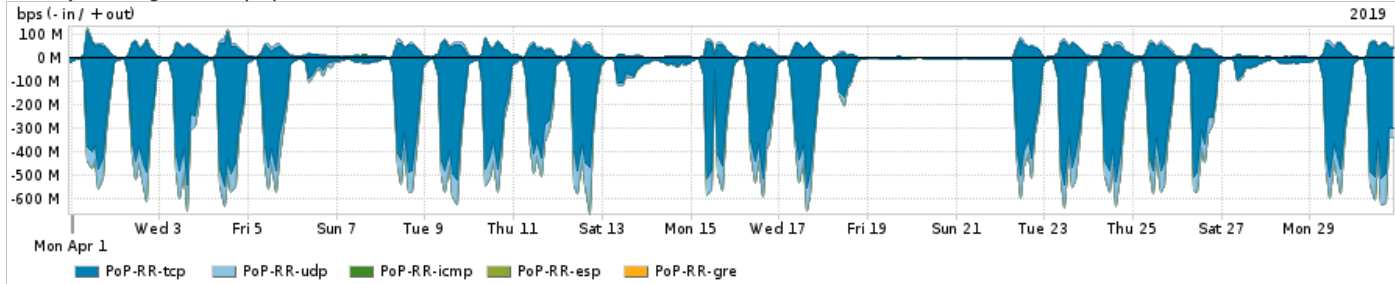

PROFILE	APPLICATION	IN	OUT	TOTAL
☒	PoP-RR	http	23.98 Mbps	3.36 Mbps	27.34 Mbps
☒	PoP-RR	other UDP	4.08 Mbps	880.35 Kbps	4.96 Mbps
☒	PoP-RR	other TCP	904.33 Kbps	249.72 Kbps	1.15 Mbps
☐	PoP-RR	sip	122.10 Kbps	128.79 Kbps	250.89 Kbps
☐	PoP-RR	smtp	91.28 Kbps	74.09 Kbps	165.37 Kbps
☐	PoP-RR	dns	115.87 Kbps	41.81 Kbps	157.68 Kbps
☐	PoP-RR	xmpp	69.07 Kbps	66.38 Kbps	135.44 Kbps
☐	PoP-RR	stun	68.42 Kbps	58.54 Kbps	126.96 Kbps

Distribuição do tráfego do PoP-RR por protocolo

Average | Max | PCT95

	PROFILE	PROTOCOL	IN	OUT	TOTAL
☒	PoP-RR	tcp	155.83 Mbps	23.17 Mbps	178.99 Mbps
☒	PoP-RR	udp	29.72 Mbps	3.62 Mbps	33.34 Mbps
☒	PoP-RR	icmp	9.52 Kbps	23.31 Kbps	32.83 Kbps
☒	PoP-RR	esp	51.00 bps	875.00 bps	926.00 bps
☒	PoP-RR	gre	498.00 bps	0.00 bps	498.00 bps
☐	PoP-RR	ipv6-icmp	223.00 bps	121.00 bps	344.00 bps
☐	PoP-RR	sctp	61.00 bps	0.00 bps	61.00 bps
☐	PoP-RR	ipv6	0.00 bps	0.00 bps	0.00 bps

For assistance with this product, please contact support at <https://support.arbornetworks.com>