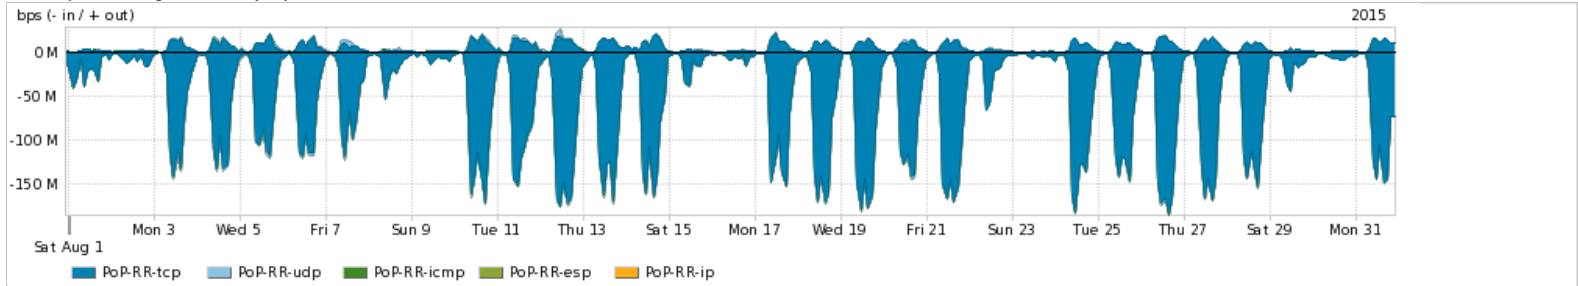

PROFILE	APPLICATION	IN	OUT	TOTAL	
☐	PoP-RR	smtp	74.20 Kbps	39.66 Kbps	113.87 Kbps
☐	PoP-RR	rdp	4.86 Kbps	75.74 Kbps	80.60 Kbps
☐	PoP-RR	ssh	52.21 Kbps	17.61 Kbps	69.82 Kbps
☐	PoP-RR	dns	32.74 Kbps	13.55 Kbps	46.28 Kbps
☐	PoP-RR	xmpp	19.22 Kbps	9.08 Kbps	28.30 Kbps

Distribuição do tráfego do PoP-RR por protocolo

Average | Max | PCT95

PROFILE	PROTOCOL	IN	OUT	TOTAL	
☒	PoP-RR	tcp	50.29 Mbps	5.64 Mbps	55.93 Mbps
☒	PoP-RR	udp	831.54 Kbps	577.86 Kbps	1.41 Mbps
☒	PoP-RR	icmp	39.12 Kbps	39.56 Kbps	78.68 Kbps
☒	PoP-RR	esp	1.00 bps	1.00 bps	2.00 bps
☒	PoP-RR	ip	0.00 bps	0.00 bps	0.00 bps
☐	PoP-RR	ipv6-icmp	0.00 bps	0.00 bps	0.00 bps
☐	PoP-RR	rsvp	0.00 bps	0.00 bps	0.00 bps

For assistance with this product, please contact support@arbornetworks.com.