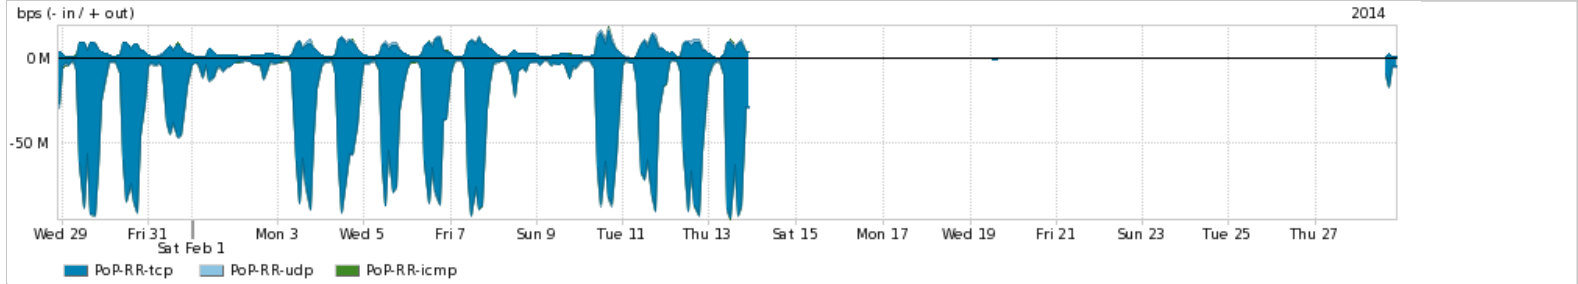

PROFILE	APPLICATION	IN	OUT	TOTAL
☐	PoP-RR		ssh	31.80 Kbps	206.89 Kbps
☒	PoP-RR		macromedia-fcs	46.00 Kbps	941.00 bps
☐	PoP-RR		dns	28.01 Kbps	8.25 Kbps
☐	PoP-RR		smtp	17.61 Kbps	14.97 Kbps
☐	PoP-RR		postgresql	11.80 Kbps	3.77 Kbps

Distribuição do tráfego do PoP-RR por protocolo

Average | Max | PCT95

	PROFILE	PROTOCOL	IN	OUT	TOTAL
☒	PoP-RR	tcp		15.19 Mbps	2.39 Mbps
☒	PoP-RR	udp		411.95 Kbps	192.24 Kbps
☒	PoP-RR	icmp		27.03 Kbps	27.72 Kbps
☐	PoP-RR	ipv6		307.00 bps	67.00 bps

For assistance with this product, please contact support@arbornetworks.com.