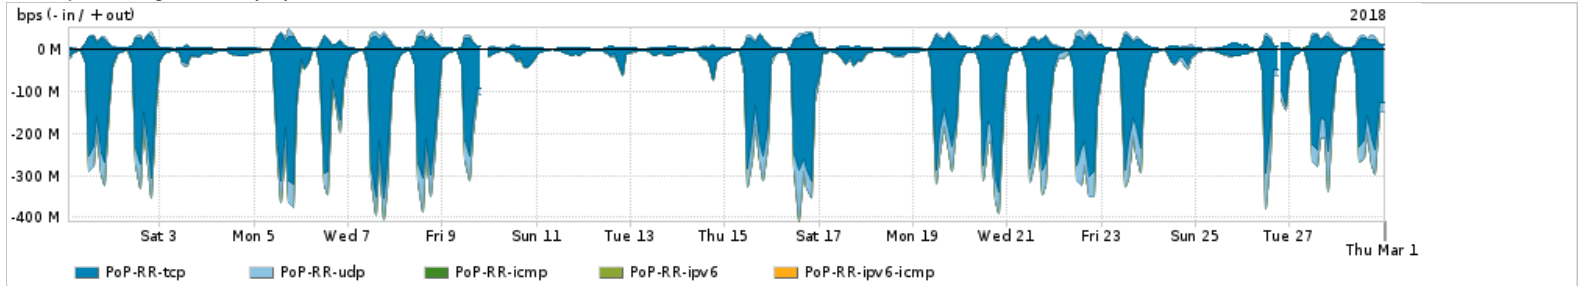

PROFILE	APPLICATION	IN	OUT	TOTAL
☒	PoP-RR	other TCP	870.94 Kbps	156.64 Kbps	1.03 Mbps
☐	PoP-RR	dns	175.76 Kbps	84.21 Kbps	259.96 Kbps
☐	PoP-RR	smtp	87.04 Kbps	44.69 Kbps	131.73 Kbps
☐	PoP-RR	stun	20.63 Kbps	21.48 Kbps	42.12 Kbps
☐	PoP-RR	macromedia-fcs	32.09 Kbps	544.00 bps	32.63 Kbps
☐	PoP-RR	rdp	6.07 Kbps	20.70 Kbps	26.77 Kbps

Distribuição do tráfego do PoP-RR por protocolo

Average | Max | PCT95

	PROFILE	PROTOCOL	IN	OUT	TOTAL
☒	PoP-RR	tcp	73.72 Mbps	8.77 Mbps	82.49 Mbps
☒	PoP-RR	udp	14.21 Mbps	1.81 Mbps	16.01 Mbps
☒	PoP-RR	icmp	8.99 Kbps	12.70 Kbps	21.70 Kbps
☒	PoP-RR	ipv6	189.00 bps	353.00 bps	542.00 bps
☒	PoP-RR	ipv6-icmp	120.00 bps	75.00 bps	195.00 bps
☐	PoP-RR	gre	0.00 bps	0.00 bps	0.00 bps

For assistance with this product, please contact support at <https://support.arbornetworks.com>