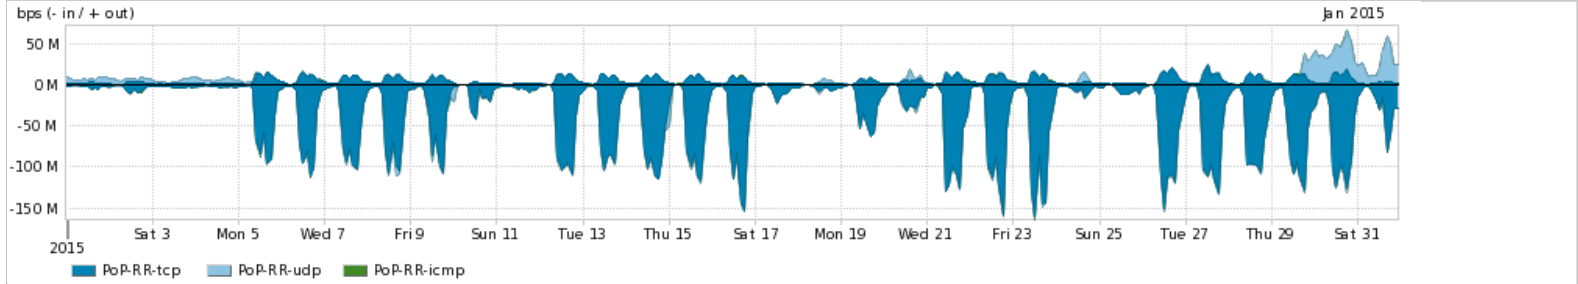

PROFILE	APPLICATION	IN	OUT	TOTAL
☒	PoP-RR	macromedia-fcs	113.77 Kbps	9.06 Kbps	122.83 Kbps
☐	PoP-RR	smtp	43.83 Kbps	41.69 Kbps	85.52 Kbps
☐	PoP-RR	sip	47.33 Kbps	11.88 Kbps	59.22 Kbps
☐	PoP-RR	ssh	10.28 Kbps	30.67 Kbps	40.96 Kbps
☐	PoP-RR	rdp	1.96 Kbps	35.95 Kbps	37.91 Kbps

Distribuição do tráfego do PoP-RR por protocolo

Average | Max | PCT95

	PROFILE	PROTOCOL	IN	OUT	TOTAL
☒	PoP-RR	tcp	33.36 Mbps	4.64 Mbps	38.00 Mbps
☒	PoP-RR	udp	848.99 Kbps	3.10 Mbps	3.94 Mbps
☒	PoP-RR	icmp	48.86 Kbps	48.81 Kbps	97.67 Kbps
☐	PoP-RR	rdp	0.00 bps	0.00 bps	0.00 bps
☐	PoP-RR	igmp	0.00 bps	0.00 bps	0.00 bps

For assistance with this product, please contact support@arbornetworks.com.