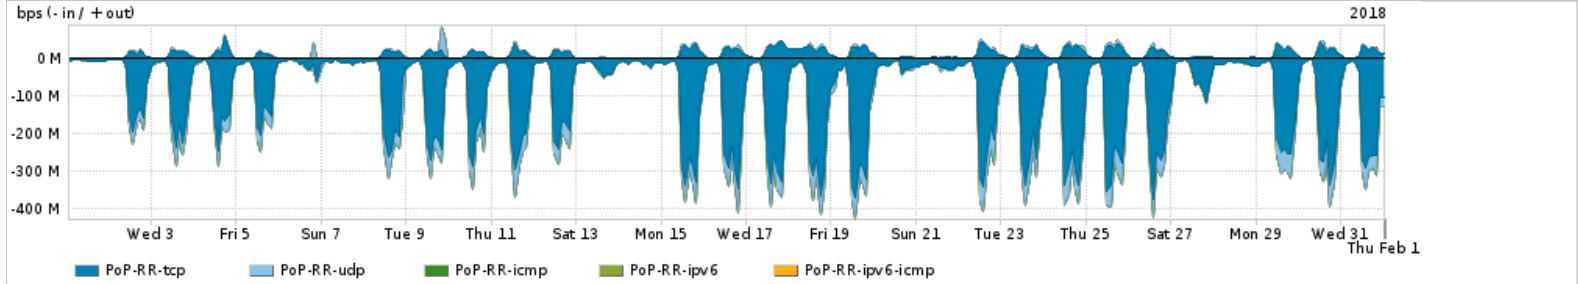

PROFILE	APPLICATION	IN	OUT	TOTAL
☒	PoP-RR	other TCP	924.61 Kbps	114.53 Kbps	1.04 Mbps
☐	PoP-RR	dns	209.91 Kbps	103.15 Kbps	313.07 Kbps
☐	PoP-RR	smtp	99.07 Kbps	49.35 Kbps	148.41 Kbps
☐	PoP-RR	stun	24.98 Kbps	28.96 Kbps	53.94 Kbps
☐	PoP-RR	macromedia-fcs	25.03 Kbps	582.00 bps	25.62 Kbps
☐	PoP-RR	rdp	8.84 Kbps	10.94 Kbps	19.78 Kbps

Distribuição do tráfego do PoP-RR por protocolo

Average | Max | PCT95

	PROFILE	PROTOCOL	IN	OUT	TOTAL
☒	PoP-RR	tcp	92.87 Mbps	10.48 Mbps	103.35 Mbps
☒	PoP-RR	udp	15.67 Mbps	2.07 Mbps	17.74 Mbps
☒	PoP-RR	icmp	8.79 Kbps	12.63 Kbps	21.42 Kbps
☒	PoP-RR	ipv6	3.36 Kbps	185.00 bps	3.54 Kbps
☒	PoP-RR	ipv6-icmp	133.00 bps	89.00 bps	222.00 bps
☐	PoP-RR	gre	1.00 bps	0.00 bps	1.00 bps

For assistance with this product, please contact support at <https://support.arbornetworks.com>