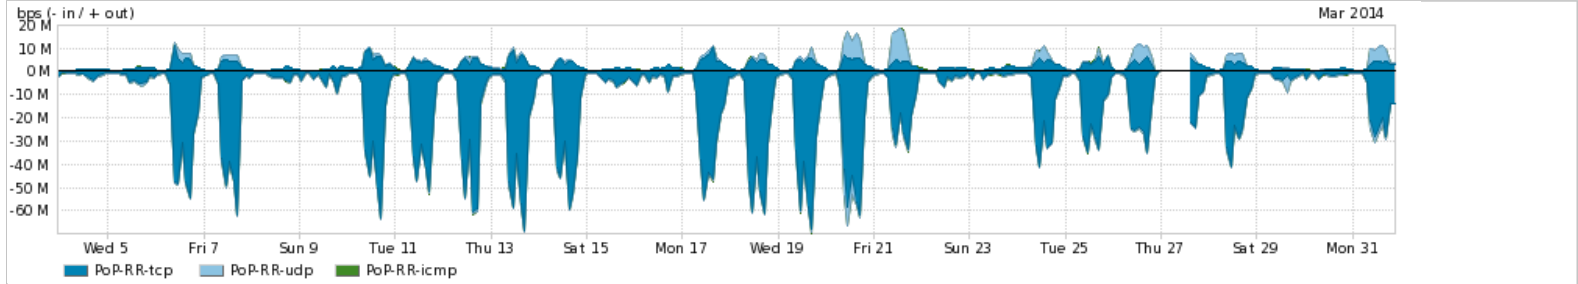

PROFILE	APPLICATION	IN	OUT	TOTAL	
☐	PoP-RR	ssh	68.22 Kbps	34.40 Kbps	102.63 Kbps
☐	PoP-RR	smtp	19.90 Kbps	22.54 Kbps	42.44 Kbps
☐	PoP-RR	dns	25.12 Kbps	7.42 Kbps	32.54 Kbps
☒	PoP-RR	macromedia-fcs	30.02 Kbps	2.25 Kbps	32.27 Kbps
☐	PoP-RR	bittorrent	2.42 Kbps	13.97 Kbps	16.39 Kbps

Distribuição do tráfego do PoP-RR por protocolo

Average | Max | PCT95

PROFILE	PROTOCOL	IN	OUT	TOTAL	
☒	PoP-RR	tcp	13.01 Mbps	2.08 Mbps	15.10 Mbps
☒	PoP-RR	udp	785.30 Kbps	876.07 Kbps	1.66 Mbps
☒	PoP-RR	icmp	47.29 Kbps	47.12 Kbps	94.41 Kbps
☐	PoP-RR	ipv6	14.00 bps	107.00 bps	121.00 bps

For assistance with this product, please contact support@arbornetworks.com.