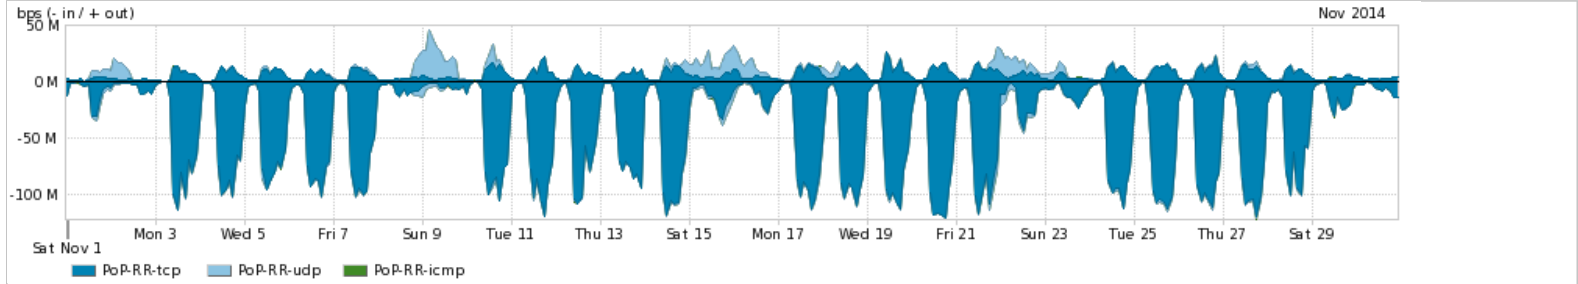

PROFILE	APPLICATION	IN	OUT	TOTAL	
☒	PoP-RR	macromedia-fcs	109.23 Kbps	3.34 Kbps	112.57 Kbps
☐	PoP-RR	ssh	18.36 Kbps	81.35 Kbps	99.71 Kbps
☐	PoP-RR	smtp	47.82 Kbps	34.14 Kbps	81.97 Kbps
☐	PoP-RR	dns	44.88 Kbps	19.85 Kbps	64.73 Kbps
☐	PoP-RR	xmpp	12.75 Kbps	6.33 Kbps	19.08 Kbps

Distribuição do tráfego do PoP-RR por protocolo

PROFILE	PROTOCOL	IN	OUT	TOTAL	
☒	PoP-RR	tcp	40.69 Mbps	5.74 Mbps	46.44 Mbps
☒	PoP-RR	udp	1.02 Mbps	2.99 Mbps	4.01 Mbps
☒	PoP-RR	icmp	45.68 Kbps	49.12 Kbps	94.79 Kbps
☐	PoP-RR	ipv6	0.00 bps	2.00 bps	2.00 bps

For assistance with this product, please contact support@arbornetworks.com.