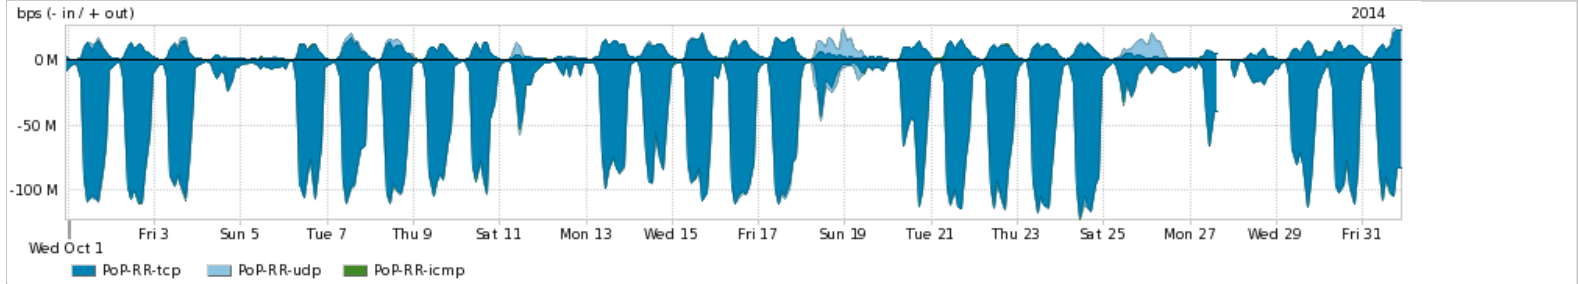

PROFILE	APPLICATION	IN	OUT	TOTAL
☒	PoP-RR	macromedia-fcs	117.06 Kbps	122.41 Kbps
☐	PoP-RR	ssh	12.41 Kbps	99.62 Kbps
☐	PoP-RR	dns	44.53 Kbps	65.54 Kbps
☐	PoP-RR	sip	14.85 Kbps	21.01 Kbps
☐	PoP-RR	xmpp	8.08 Kbps	13.28 Kbps

Distribuição do tráfego do PoP-RR por protocolo

Average | Max | PCT95

PROFILE	PROTOCOL	IN	OUT	TOTAL
☒	PoP-RR	tcp	40.19 Mbps	45.76 Mbps
☒	PoP-RR	udp	466.09 Kbps	1.46 Mbps
☒	PoP-RR	icmp	44.20 Kbps	94.72 Kbps
☐	PoP-RR	esp	4.00 bps	4.00 bps
☐	PoP-RR	ipv6	4.00 bps	4.00 bps

For assistance with this product, please contact support@arbornetworks.com.