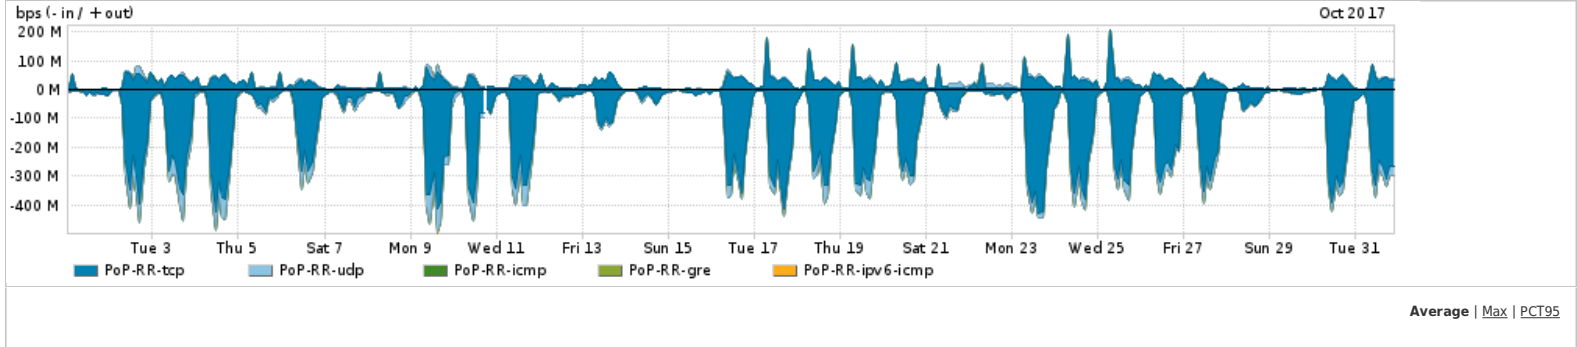

PROFILE	APPLICATION	IN	OUT	TOTAL
☒	PoP-RR	other TCP	1.12 Mbps	280.29 Kbps	1.40 Mbps
☐	PoP-RR	ssh	12.01 Kbps	1.33 Mbps	1.34 Mbps
☐	PoP-RR	dns	229.38 Kbps	100.57 Kbps	329.95 Kbps
☐	PoP-RR	smtp	101.18 Kbps	66.11 Kbps	167.29 Kbps
☐	PoP-RR	xmpp	25.55 Kbps	21.13 Kbps	46.68 Kbps
☐	PoP-RR	macromedia-fcs	42.22 Kbps	1.01 Kbps	43.23 Kbps

Distribuição do tráfego do PoP-RR por protocolo

Average | Max | PCT95

	PROFILE	PROTOCOL	IN	OUT	TOTAL
☒	PoP-RR	tcp	109.99 Mbps	21.60 Mbps	131.58 Mbps
☒	PoP-RR	udp	14.47 Mbps	2.71 Mbps	17.18 Mbps
☒	PoP-RR	icmp	8.50 Kbps	10.52 Kbps	19.02 Kbps
☒	PoP-RR	gre	7.47 Kbps	0.00 bps	7.47 Kbps
☒	PoP-RR	ipv6-icmp	62.00 bps	154.00 bps	216.00 bps
☐	PoP-RR	ipv6	14.00 bps	1.00 bps	15.00 bps

For assistance with this product, please contact support at <https://support.arbornetworks.com>