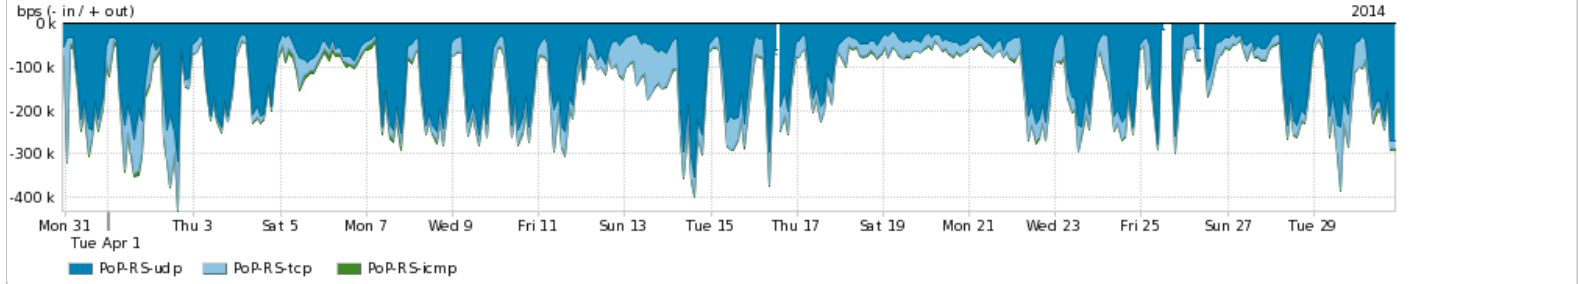

PROFILE	APPLICATION	IN	OUT	TOTAL	
☒		PoP-RS	ssl	342.00 bps	0.00 bps	342.00 bps
☐		PoP-RS	ntp	279.00 bps	0.00 bps	279.00 bps
☐		PoP-RS	ftp	279.00 bps	0.00 bps	279.00 bps
☐		PoP-RS	pop	186.00 bps	0.00 bps	186.00 bps
☐		PoP-RS	smb	172.00 bps	0.00 bps	172.00 bps

Distribuição do tráfego do PoP-RS por protocolo

Average | Max | PCT95

	PROFILE	PROTOCOL	IN	OUT	TOTAL	
☒		PoP-RS	udp	107.51 Kbps	2.00 bps	107.51 Kbps
☒		PoP-RS	tcp	35.18 Kbps	21.00 bps	35.20 Kbps
☒		PoP-RS	icmp	3.87 Kbps	0.00 bps	3.87 Kbps

For assistance with this product, please contact support@arbornetworks.com.