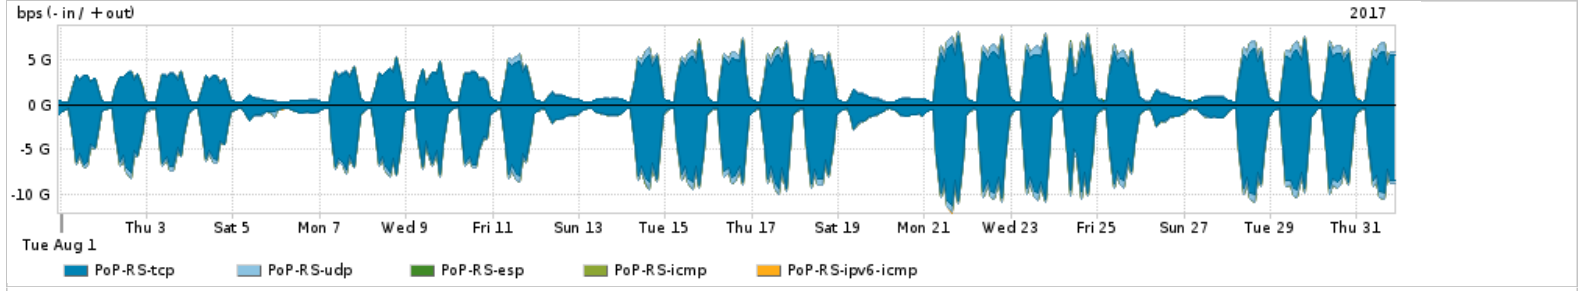

PROFILE	APPLICATION	IN	OUT	TOTAL
☒	PoP-RS	quit	214.54 Mbps	199.29 Mbps	413.83 Mbps
☒	PoP-RS	other TCP	23.99 Mbps	66.59 Mbps	90.58 Mbps
☒	PoP-RS	other UDP	20.68 Mbps	14.50 Mbps	35.19 Mbps
☐	PoP-RS	smtp	5.34 Mbps	3.91 Mbps	9.25 Mbps
☐	PoP-RS	rsync	8.28 Mbps	124.43 Kbps	8.41 Mbps
☐	PoP-RS	ssh	4.06 Mbps	2.41 Mbps	6.47 Mbps
☐	PoP-RS	macromedia-fcs	3.02 Mbps	3.21 Mbps	6.23 Mbps
☐	PoP-RS	qq	495.22 Kbps	4.45 Mbps	4.94 Mbps

Distribuição do tráfego do PoP-RS por protocolo

Average | Max | PCT95

	PROFILE	PROTOCOL	IN	OUT	TOTAL
☒	PoP-RS	tcp	3.73 Gbps	2.35 Gbps	6.09 Gbps
☒	PoP-RS	udp	242.35 Mbps	221.27 Mbps	463.62 Mbps
☒	PoP-RS	esp	405.06 Kbps	2.47 Mbps	2.88 Mbps
☒	PoP-RS	icmp	539.69 Kbps	765.45 Kbps	1.31 Mbps
☒	PoP-RS	ipv6-icmp	445.04 Kbps	275.54 Kbps	720.58 Kbps
☐	PoP-RS	gre	156.73 Kbps	230.63 Kbps	387.36 Kbps
☐	PoP-RS	ipv6	4.60 Kbps	2.89 Kbps	7.49 Kbps
☐	PoP-RS	sctp	131.00 bps	0.00 bps	131.00 bps
☐	PoP-RS	61	69.00 bps	0.00 bps	69.00 bps
☐	PoP-RS	ipv6-nonxt	17.00 bps	0.00 bps	17.00 bps

For assistance with this product, please contact support at <https://support.arbornetworks.com>