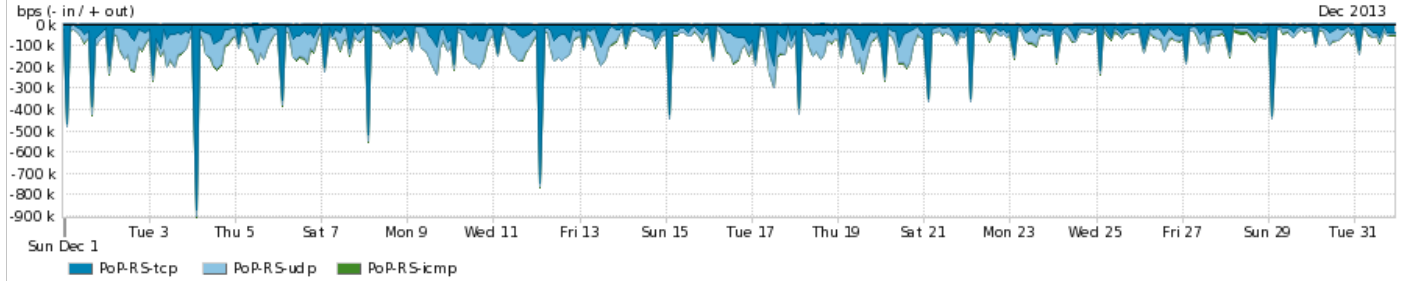

PROFILE	APPLICATION	IN	OUT	TOTAL	
☒	PoP-RS	other TCP		2.60 Kbps	0.00 bps	2.60 Kbps
☒	PoP-RS	ssl		952.00 bps	0.00 bps	952.00 bps
☐	PoP-RS	ftp		503.00 bps	1.00 bps	504.00 bps
☐	PoP-RS	pop		166.00 bps	0.00 bps	166.00 bps
☐	PoP-RS	sip		150.00 bps	0.00 bps	150.00 bps

Distribuição do tráfego do PoP-RS por protocolo

Average | Max | PCT95

	PROFILE	PROTOCOL	IN	OUT	TOTAL	
☒	PoP-RS	tcp		52.51 Kbps	36.00 bps	52.55 Kbps
☒	PoP-RS	udp		45.97 Kbps	3.33 Kbps	49.30 Kbps
☒	PoP-RS	icmp		3.16 Kbps	0.00 bps	3.16 Kbps

For assistance with this product, please contact support@arbornetworks.com.