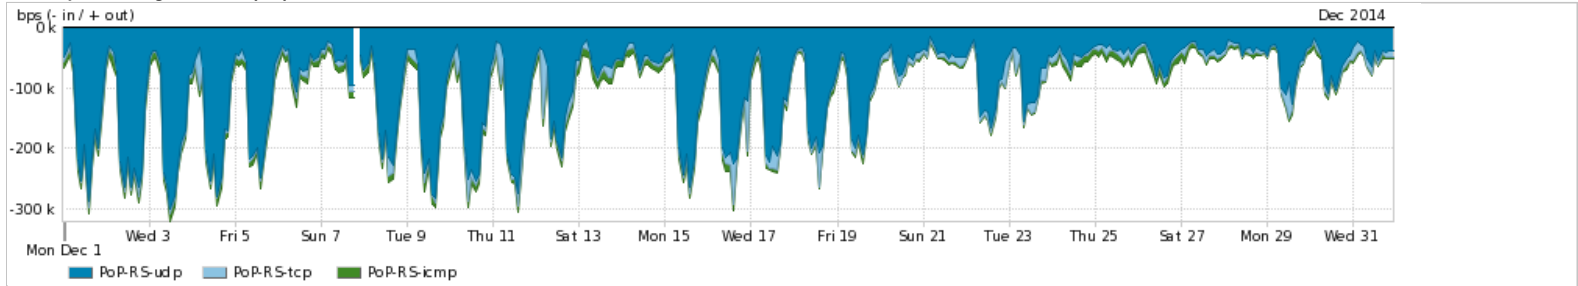

PROFILE	APPLICATION	IN	OUT	TOTAL	
☐	PoP-RS	sip	329.00 bps	0.00 bps	329.00 bps
☐	PoP-RS	pop	199.00 bps	0.00 bps	199.00 bps
☐	PoP-RS	ftp	160.00 bps	0.00 bps	160.00 bps
☐	PoP-RS	smb	38.00 bps	0.00 bps	38.00 bps
☐	PoP-RS	isakmp	24.00 bps	0.00 bps	24.00 bps

Distribuição do tráfego do PoP-RS por protocolo

Average | Max | PCT95

PROFILE	PROTOCOL	IN	OUT	TOTAL	
☒	PoP-RS	udp	94.90 Kbps	0.00 bps	94.90 Kbps
☒	PoP-RS	tcp	9.21 Kbps	14.00 bps	9.23 Kbps
☒	PoP-RS	icmp	7.76 Kbps	0.00 bps	7.76 Kbps

For assistance with this product, please contact support@arbornetworks.com.