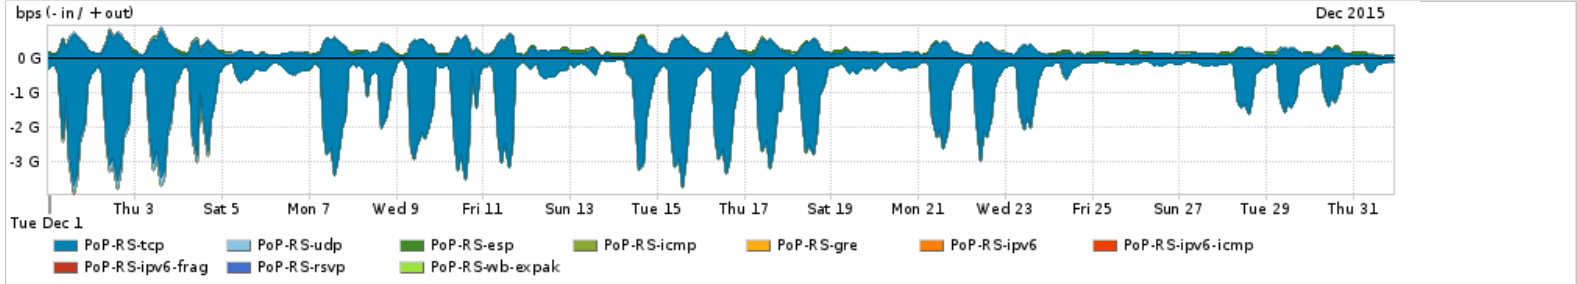

PROFILE	APPLICATION	IN	OUT	TOTAL	
☐	PoP-RS	other TCP	17.04 Mbps	32.31 Mbps	49.34 Mbps
☐	PoP-RS	other UDP	20.99 Mbps	12.27 Mbps	33.26 Mbps
☐	PoP-RS	macromedia-fcs	7.48 Mbps	2.34 Mbps	9.82 Mbps
☐	PoP-RS	ssh	4.67 Mbps	4.02 Mbps	8.68 Mbps
☐	PoP-RS	smtp	4.07 Mbps	3.34 Mbps	7.41 Mbps
☐	PoP-RS	qq	386.14 Kbps	2.70 Mbps	3.08 Mbps
☐	PoP-RS	dns	1.88 Mbps	1.16 Mbps	3.04 Mbps
☐	PoP-RS	rsync	2.92 Mbps	50.18 Kbps	2.97 Mbps

Distribuição do tráfego do PoP-RS por protocolo

Average | Max | PCT95

PROFILE	PROTOCOL	IN	OUT	TOTAL	
☐	PoP-RS	tcp	908.22 Mbps	220.40 Mbps	1.13 Gbps
☐	PoP-RS	udp	23.33 Mbps	14.79 Mbps	38.12 Mbps
☐	PoP-RS	esp	211.46 Kbps	23.54 Mbps	23.75 Mbps
☐	PoP-RS	icmp	483.17 Kbps	272.67 Kbps	755.84 Kbps
☐	PoP-RS	gre	21.73 Kbps	123.07 Kbps	144.81 Kbps
☐	PoP-RS	ipv6	22.17 Kbps	5.55 Kbps	27.73 Kbps
☐	PoP-RS	ipv6-icmp	13.71 Kbps	625.00 bps	14.34 Kbps
☐	PoP-RS	ipv6-frag	19.00 bps	0.00 bps	19.00 bps
☐	PoP-RS	rsvp	0.00 bps	2.00 bps	2.00 bps
☐	PoP-RS	wb-expak	1.00 bps	0.00 bps	1.00 bps

For assistance with this product, please contact support@arbornetworks.com.