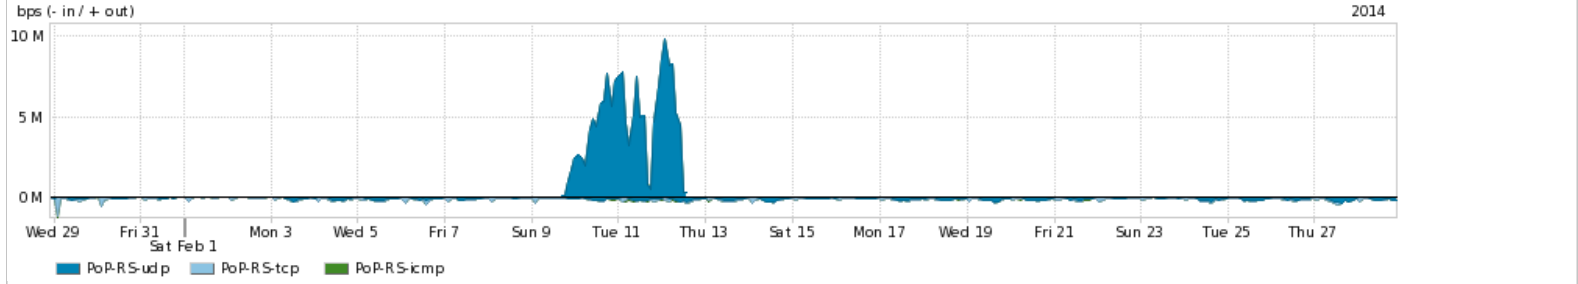

PROFILE	APPLICATION	IN	OUT	TOTAL
☒	PoP-RS	other TCP	2.58 Kbps	6.00 bps	2.59 Kbps
☐	PoP-RS	syslog	0.00 bps	1.47 Kbps	1.47 Kbps
☐	PoP-RS	ftp	666.00 bps	0.00 bps	666.00 bps
☒	PoP-RS	ssl	458.00 bps	0.00 bps	458.00 bps
☐	PoP-RS	kerberos	0.00 bps	257.00 bps	257.00 bps

Distribuição do tráfego do PoP-RS por protocolo

Average | Max | PCT95

	PROFILE	PROTOCOL	IN	OUT	TOTAL
☒	PoP-RS	udp	96.54 Kbps	433.79 Kbps	530.33 Kbps
☒	PoP-RS	tcp	67.68 Kbps	30.00 bps	67.71 Kbps
☒	PoP-RS	icmp	5.14 Kbps	61.00 bps	5.20 Kbps

For assistance with this product, please contact support@arbornetworks.com.