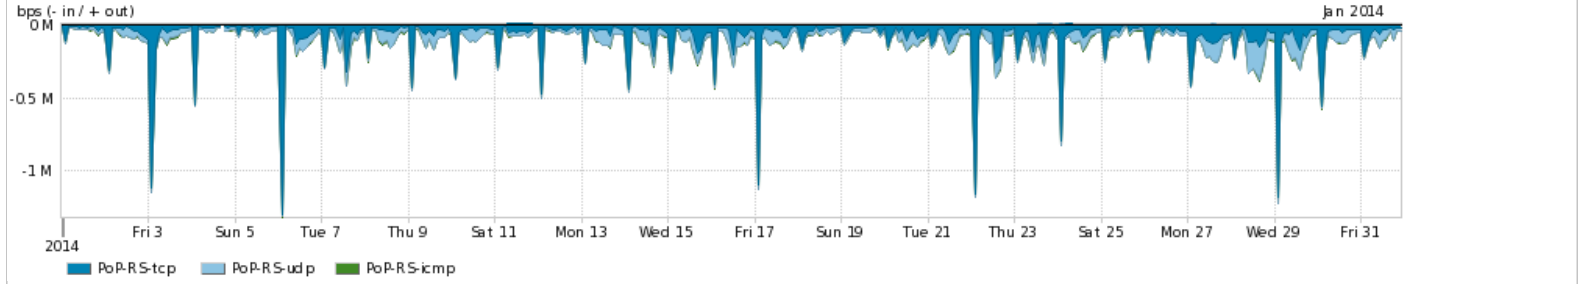

PROFILE	APPLICATION	IN	OUT	TOTAL	
☒		PoP-RS	other TCP	3.05 Kbps	0.00 bps	3.05 Kbps
☐		PoP-RS	ftp	1.32 Kbps	276.00 bps	1.59 Kbps
☒		PoP-RS	ssl	685.00 bps	0.00 bps	685.00 bps
☐		PoP-RS	pop	207.00 bps	0.00 bps	207.00 bps
☐		PoP-RS	smb	103.00 bps	0.00 bps	103.00 bps

Distribuição do tráfego do PoP-RS por protocolo

Average | Max | PCT95

	PROFILE	PROTOCOL	IN	OUT	TOTAL	
☒		PoP-RS	tcp	76.93 Kbps	495.00 bps	77.42 Kbps
☒		PoP-RS	udp	44.98 Kbps	3.29 Kbps	48.27 Kbps
☒		PoP-RS	icmp	2.95 Kbps	0.00 bps	2.95 Kbps

For assistance with this product, please contact support@arbornetworks.com.