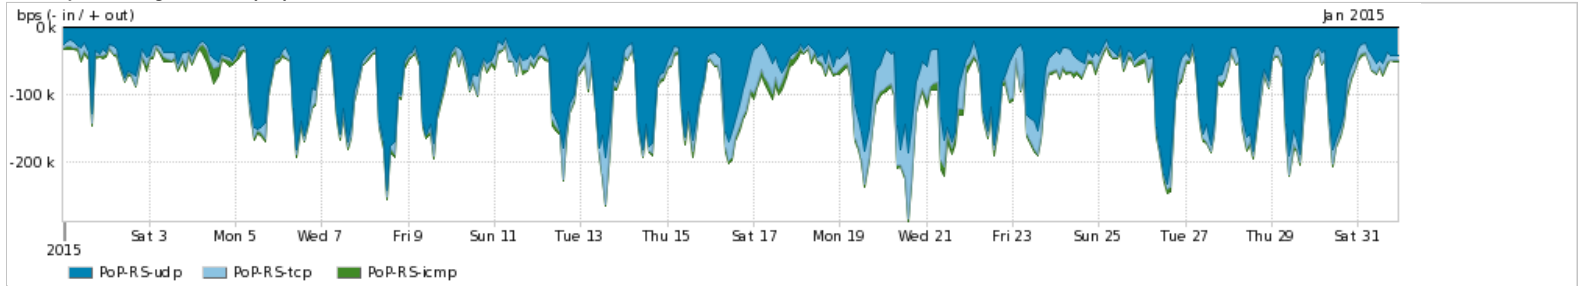

PROFILE	APPLICATION	IN	OUT	TOTAL	
☐	PoP-RS	sip	831.00 bps	0.00 bps	831.00 bps
☐	PoP-RS	pop	180.00 bps	0.00 bps	180.00 bps
☐	PoP-RS	ftp	125.00 bps	0.00 bps	125.00 bps
☐	PoP-RS	smb	75.00 bps	0.00 bps	75.00 bps
☐	PoP-RS	isakmp	44.00 bps	0.00 bps	44.00 bps

Distribuição do tráfego do PoP-RS por protocolo

Average | Max | PCT95

PROFILE	PROTOCOL	IN	OUT	TOTAL	
☒	PoP-RS	udp	76.05 Kbps	0.00 bps	76.05 Kbps
☒	PoP-RS	tcp	15.85 Kbps	1.00 bps	15.85 Kbps
☒	PoP-RS	icmp	4.85 Kbps	1.00 bps	4.85 Kbps

For assistance with this product, please contact support@arbornetworks.com.