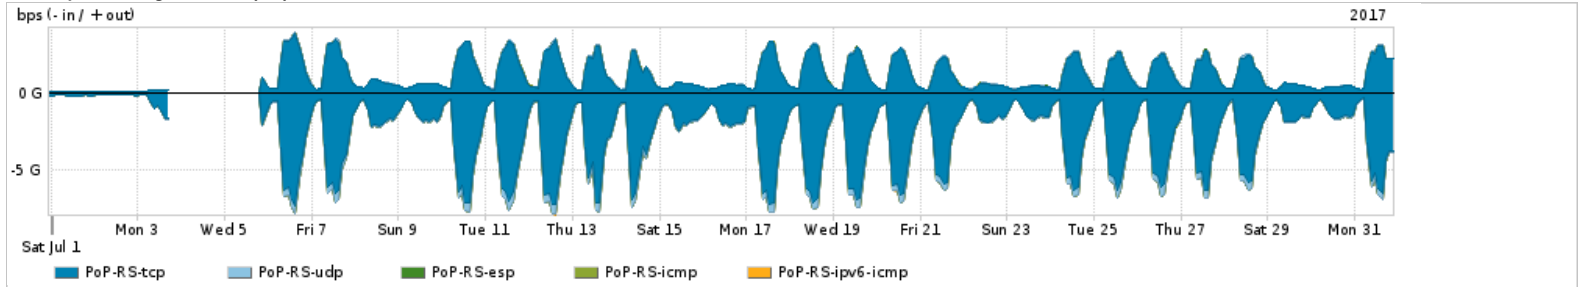

PROFILE	APPLICATION	IN	OUT	TOTAL
☒	PoP-RS	quit	138.20 Mbps	14.87 Mbps	153.07 Mbps
☒	PoP-RS	other TCP	26.45 Mbps	60.11 Mbps	86.56 Mbps
☒	PoP-RS	other UDP	13.57 Mbps	9.32 Mbps	22.89 Mbps
☐	PoP-RS	smtp	5.49 Mbps	2.61 Mbps	8.10 Mbps
☐	PoP-RS	ssh	3.40 Mbps	4.55 Mbps	7.95 Mbps
☐	PoP-RS	snmp	971.58 Kbps	3.44 Mbps	4.41 Mbps
☐	PoP-RS	macromedia-fcs	1.70 Mbps	1.50 Mbps	3.20 Mbps
☐	PoP-RS	qq	353.53 Kbps	2.77 Mbps	3.13 Mbps

Distribuição do tráfego do PoP-RS por protocolo

	PROFILE	PROTOCOL	IN	OUT	TOTAL
☒	PoP-RS	tcp	2.42 Gbps	1.02 Gbps	3.45 Gbps
☒	PoP-RS	udp	155.97 Mbps	29.13 Mbps	185.09 Mbps
☒	PoP-RS	esp	191.88 Kbps	1.92 Mbps	2.11 Mbps
☒	PoP-RS	icmp	389.04 Kbps	482.94 Kbps	871.98 Kbps
☒	PoP-RS	ipv6-icmp	276.42 Kbps	142.21 Kbps	418.62 Kbps
☐	PoP-RS	gre	70.67 Kbps	105.57 Kbps	176.24 Kbps
☐	PoP-RS	ipv6	9.60 Kbps	3.66 Kbps	13.27 Kbps
☐	PoP-RS	sctp	45.00 bps	0.00 bps	45.00 bps
☐	PoP-RS	ipv6-nonxt	20.00 bps	0.00 bps	20.00 bps
☐	PoP-RS	rsvp	0.00 bps	1.00 bps	1.00 bps

For assistance with this product, please contact support at <https://support.arbornetworks.com>