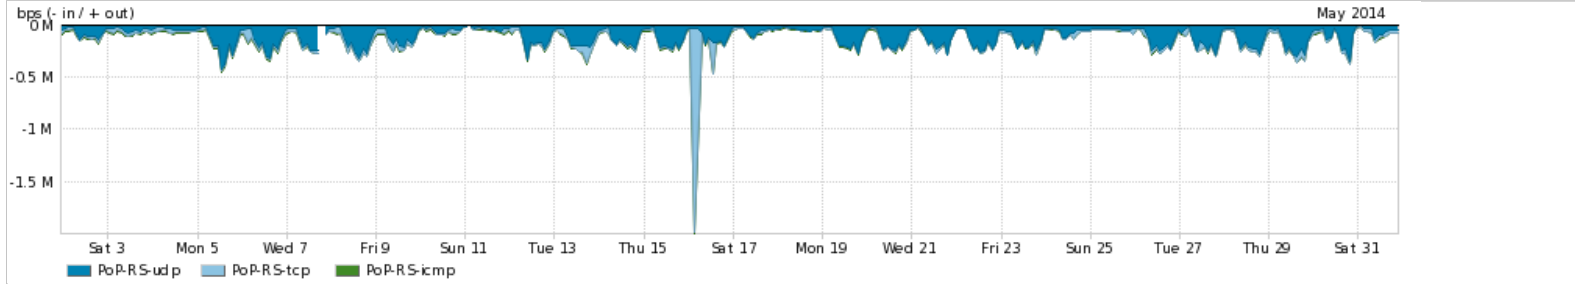

PROFILE	APPLICATION	IN	OUT	TOTAL	
☒		PoP-RS	ssl	325.00 bps	0.00 bps	325.00 bps
☐		PoP-RS	pop	207.00 bps	0.00 bps	207.00 bps
☐		PoP-RS	ftp	189.00 bps	3.00 bps	192.00 bps
☐		PoP-RS	ntp	172.00 bps	0.00 bps	172.00 bps
☐		PoP-RS	smb	129.00 bps	0.00 bps	129.00 bps

Distribuição do tráfego do PoP-RS por protocolo

Average | Max | PCT95

	PROFILE	PROTOCOL	IN	OUT	TOTAL	
☒		PoP-RS	udp	112.43 Kbps	1.00 bps	112.43 Kbps
☒		PoP-RS	tcp	30.82 Kbps	9.00 bps	30.83 Kbps
☒		PoP-RS	icmp	6.50 Kbps	0.00 bps	6.50 Kbps

For assistance with this product, please contact support@arbornetworks.com.