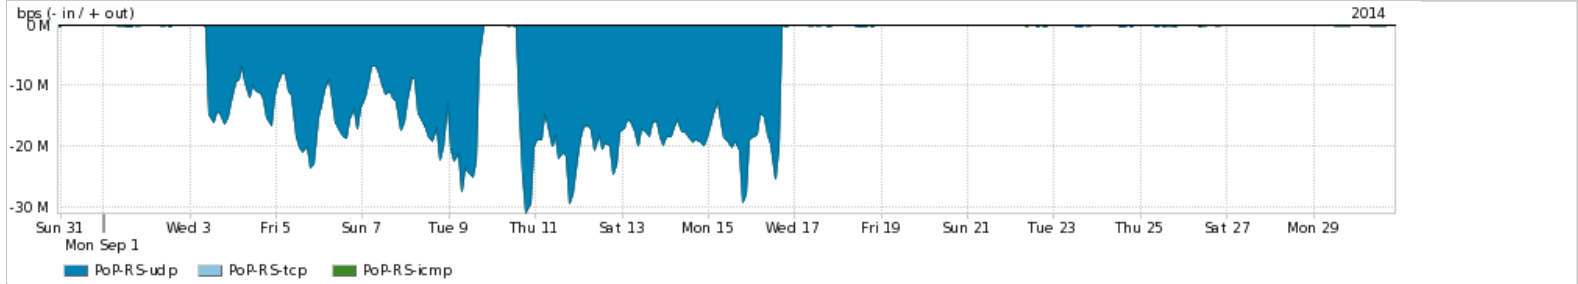

PROFILE	APPLICATION	IN	OUT	TOTAL	
☒		PoP-RS	ssl	417.00 bps	0.00 bps	417.00 bps
☐		PoP-RS	pop	184.00 bps	0.00 bps	184.00 bps
☐		PoP-RS	ftp	159.00 bps	0.00 bps	159.00 bps
☐		PoP-RS	smb	73.00 bps	0.00 bps	73.00 bps
☐		PoP-RS	ntp	46.00 bps	0.00 bps	46.00 bps

Distribuição do tráfego do PoP-RS por protocolo

Average | Max | PCT95

	PROFILE	PROTOCOL	IN	OUT	TOTAL	
☒		PoP-RS	udp	6.91 Mbps	0.00 bps	6.91 Mbps
☒		PoP-RS	tcp	13.46 Kbps	4.00 bps	13.47 Kbps
☒		PoP-RS	icmp	3.92 Kbps	1.00 bps	3.92 Kbps

For assistance with this product, please contact support@arbornetworks.com.