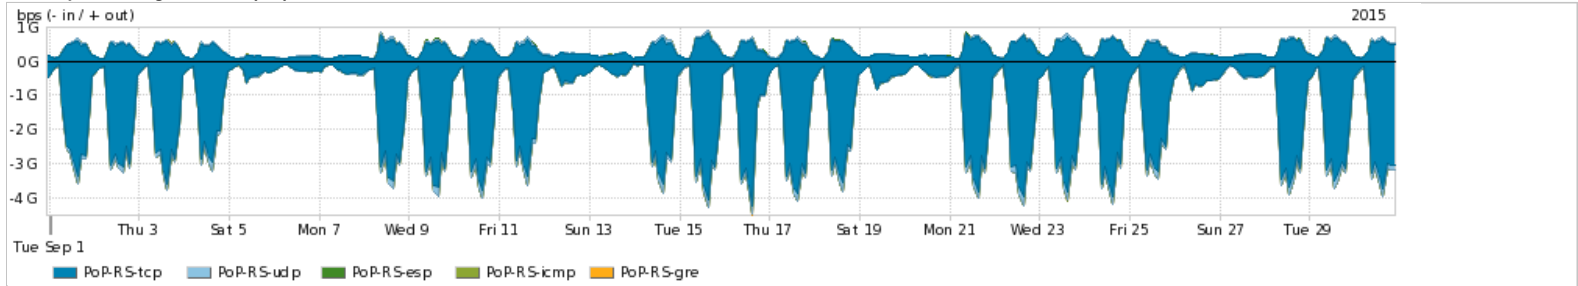

PROFILE	APPLICATION	IN	OUT	TOTAL	
☐	PoP-RS	smtp	5.45 Mbps	4.37 Mbps	9.81 Mbps
☐	PoP-RS	rsync	5.17 Mbps	94.56 Kbps	5.26 Mbps
☐	PoP-RS	dns	1.98 Mbps	1.28 Mbps	3.26 Mbps
☐	PoP-RS	qq	354.42 Kbps	2.85 Mbps	3.20 Mbps
☐	PoP-RS	ssh	1.39 Mbps	1.32 Mbps	2.71 Mbps

Distribuição do tráfego do PoP-RS por protocolo

Average | Max | PCT95

PROFILE	PROTOCOL	IN	OUT	TOTAL	
☒	PoP-RS	tcp	1.41 Gbps	297.13 Mbps	1.71 Gbps
☒	PoP-RS	udp	75.34 Mbps	27.52 Mbps	102.86 Mbps
☒	PoP-RS	esp	198.49 Kbps	1.52 Mbps	1.72 Mbps
☒	PoP-RS	icmp	420.78 Kbps	295.20 Kbps	715.98 Kbps
☒	PoP-RS	gre	22.49 Kbps	28.94 Kbps	51.43 Kbps
☐	PoP-RS	ipv6	12.26 Kbps	2.97 Kbps	15.24 Kbps
☐	PoP-RS	ipv6-icmp	8.23 Kbps	1.42 Kbps	9.65 Kbps
☐	PoP-RS	ipv6-frag	939.00 bps	3.00 bps	942.00 bps
☐	PoP-RS	rsvp	0.00 bps	10.00 bps	10.00 bps
☐	PoP-RS	ip	0.00 bps	0.00 bps	0.00 bps

For assistance with this product, please contact support@arbornetworks.com.