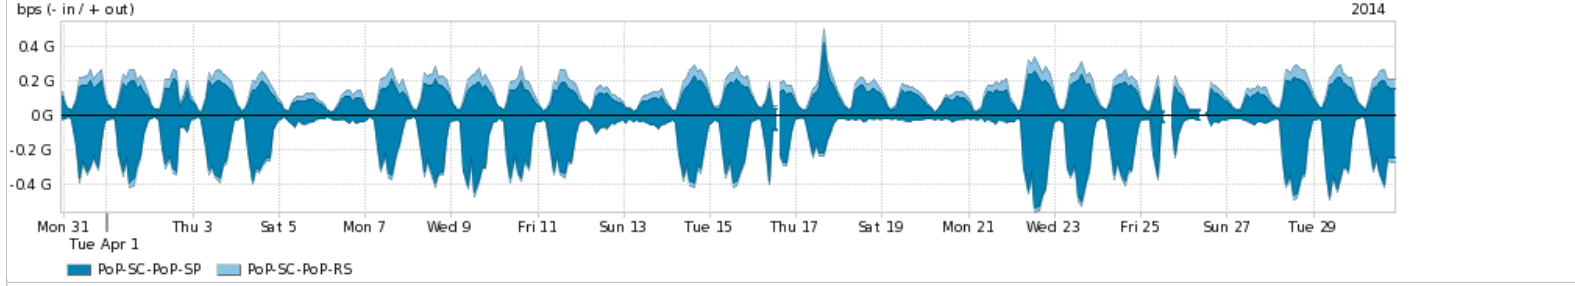

Interesse de tráfego do PoP-SC com os outros PoPs da RNP

Average | Max | PCT95

PROFILE	PROFILE	IN	OUT	TOTAL	
☒	PoP-SC	PoP-SP	138.39 Mbps	107.17 Mbps	245.55 Mbps
☐	PoP-SC	PoP-SC	87.45 Mbps	87.45 Mbps	174.89 Mbps
☐	PoP-SC	PoP-RJ	38.74 Mbps	12.67 Mbps	51.41 Mbps
☒	PoP-SC	PoP-RS	9.02 Mbps	35.64 Mbps	44.67 Mbps
☐	PoP-SC	PoP-PR	5.21 Mbps	8.49 Mbps	13.70 Mbps
☐	PoP-SC	PoP-MG	2.51 Mbps	7.11 Mbps	9.62 Mbps
☐	PoP-SC	PoP-DF	3.08 Mbps	5.60 Mbps	8.68 Mbps
☐	PoP-SC	PoP-RN	3.17 Mbps	306.73 Kbps	3.47 Mbps
☐	PoP-SC	PoP-CE	360.09 Kbps	1.31 Mbps	1.67 Mbps
☐	PoP-SC	PoP-BA	287.12 Kbps	1.08 Mbps	1.37 Mbps