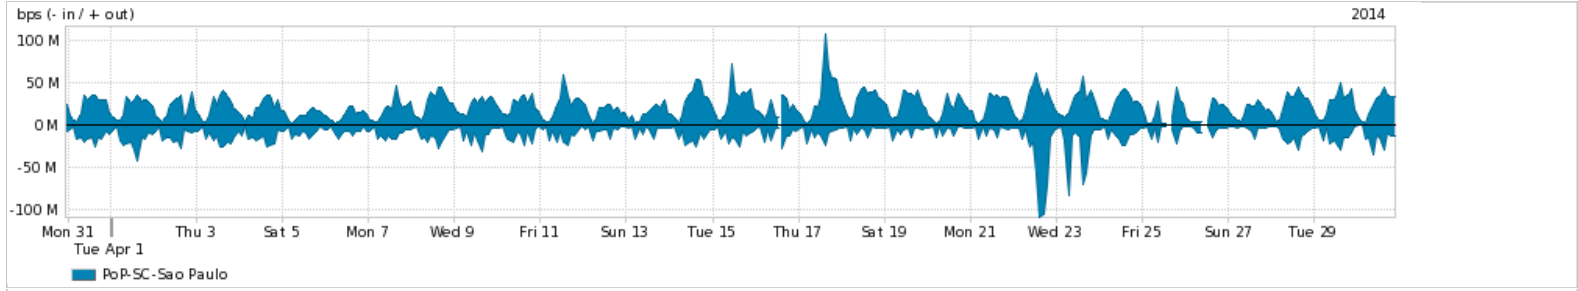

Distribuição do tráfego do PoP-SC por estado, província ou similar

Average | Max | PCT95

PROFILE	REGION	IN	OUT	TOTAL	
☐	PoP-SC	California	108.17 Mbps	33.93 Mbps	142.11 Mbps
☐	PoP-SC	Santa Catarina	3.80 Mbps	46.43 Mbps	50.23 Mbps
☒	PoP-SC	Sao Paulo	11.57 Mbps	22.14 Mbps	33.71 Mbps
☐	PoP-SC	Washington	14.67 Mbps	12.59 Mbps	27.26 Mbps
☐	PoP-SC	New Jersey	14.76 Mbps	5.43 Mbps	20.20 Mbps
☐	PoP-SC	Massachusetts	17.54 Mbps	1.92 Mbps	19.45 Mbps
☐	PoP-SC	Texas	8.40 Mbps	2.03 Mbps	10.42 Mbps
☐	PoP-SC	Arizona	8.88 Mbps	1.08 Mbps	9.96 Mbps
☐	PoP-SC	Rio de Janeiro	1.41 Mbps	7.80 Mbps	9.21 Mbps
☐	PoP-SC	Guangdong	366.65 Kbps	6.59 Mbps	6.95 Mbps
☐	PoP-SC	Beijing	932.90 Kbps	5.34 Mbps	6.27 Mbps
☐	PoP-SC	Colorado	4.65 Mbps	643.85 Kbps	5.30 Mbps
☐	PoP-SC	Minas Gerais	497.14 Kbps	3.61 Mbps	4.11 Mbps
☐	PoP-SC	Florida	2.70 Mbps	1.39 Mbps	4.09 Mbps
☐	PoP-SC	Illinois	3.10 Mbps	909.91 Kbps	4.01 Mbps