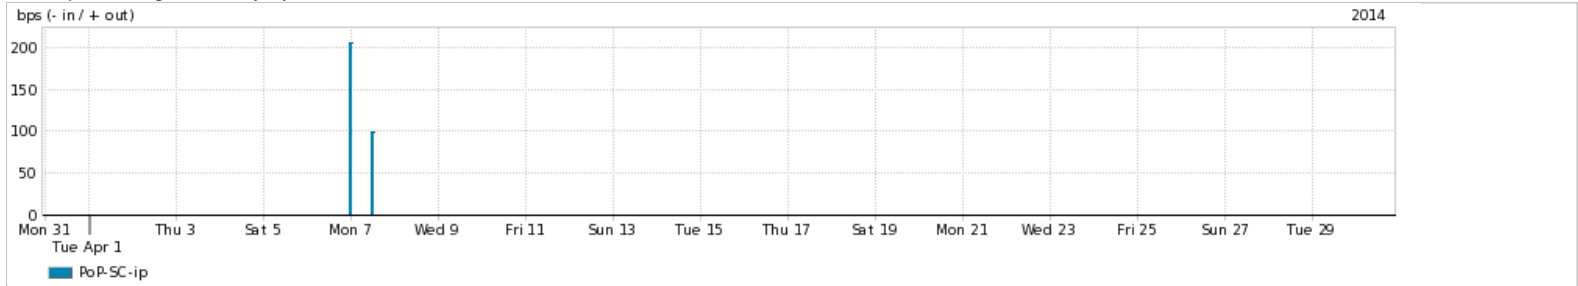

PROFILE	APPLICATION	IN	OUT	TOTAL
☐	PoP-SC	rdp	4.06 Mbps	9.83 Mbps
☐	PoP-SC	macromedia-fcs	4.70 Mbps	2.32 Mbps
☐	PoP-SC	smtp	2.07 Mbps	3.53 Mbps
☐	PoP-SC	ssh	3.12 Mbps	873.89 Kbps
☐	PoP-SC	rsync	3.51 Mbps	239.83 Kbps

Distribuição do tráfego do PoP-SC por protocolo

Average | Max | PCT95

PROFILE	PROTOCOL	IN	OUT	TOTAL
☐	PoP-SC	tcp	510.49 Mbps	318.62 Mbps
☐	PoP-SC	udp	55.67 Mbps	146.38 Mbps
☐	PoP-SC	gre	557.15 Kbps	1.90 Mbps
☐	PoP-SC	ipv6	828.35 Kbps	237.62 Kbps
☐	PoP-SC	icmp	256.52 Kbps	355.26 Kbps
☐	PoP-SC	esp	142.45 Kbps	136.90 Kbps
☐	PoP-SC	162	3.00 bps	0.00 bps
☐	PoP-SC	222	0.00 bps	0.00 bps
☒	PoP-SC	ip	0.00 bps	0.00 bps

For assistance with this product, please contact support@arbornetworks.com.