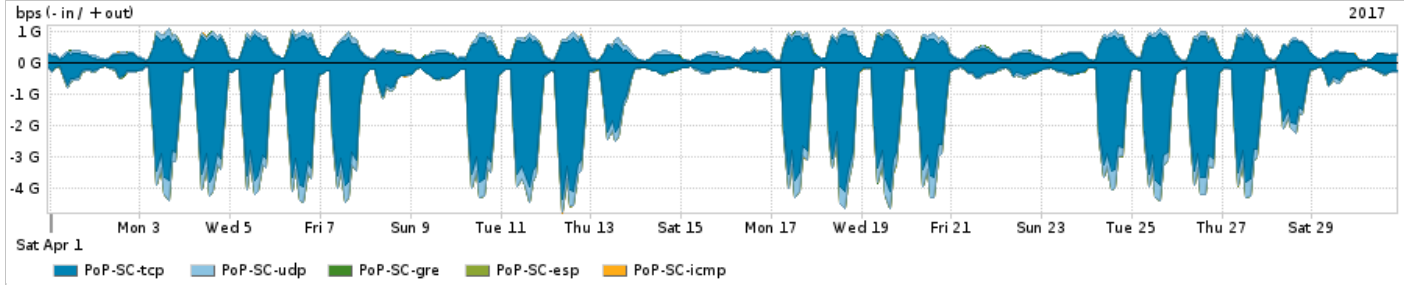

PROFILE	APPLICATION	IN	OUT	TOTAL
☒	PoP-SC	quit	113.36 Mbps	12.15 Mbps	125.51 Mbps
☒	PoP-SC	other UDP	38.85 Mbps	55.81 Mbps	94.66 Mbps
☒	PoP-SC	other TCP	31.93 Mbps	30.89 Mbps	62.82 Mbps
☐	PoP-SC	ssh	7.24 Mbps	890.03 Kbps	8.13 Mbps
☐	PoP-SC	rdp	1.16 Mbps	4.76 Mbps	5.92 Mbps
☐	PoP-SC	smtp	1.95 Mbps	3.47 Mbps	5.42 Mbps
☐	PoP-SC	dns	1.58 Mbps	1.28 Mbps	2.86 Mbps
☐	PoP-SC	macromedia-fcs	1.85 Mbps	587.75 Kbps	2.44 Mbps

Distribuição do tráfego do PoP-SC por protocolo

Average | Max | PCT95

	PROFILE	PROTOCOL	IN	OUT	TOTAL
☒	PoP-SC	tcp	1.26 Gbps	388.30 Mbps	1.65 Gbps
☒	PoP-SC	udp	154.72 Mbps	72.46 Mbps	227.19 Mbps
☒	PoP-SC	gre	468.19 Kbps	3.15 Mbps	3.62 Mbps
☒	PoP-SC	esp	2.32 Mbps	11.91 Kbps	2.33 Mbps
☒	PoP-SC	icmp	265.11 Kbps	429.38 Kbps	694.49 Kbps
☐	PoP-SC	ipv6-icmp	170.86 Kbps	110.12 Kbps	280.98 Kbps
☐	PoP-SC	ipv6	12.80 Kbps	14.79 Kbps	27.59 Kbps
☐	PoP-SC	ipv6-nonxt	785.00 bps	0.00 bps	785.00 bps
☐	PoP-SC	sctp	26.00 bps	0.00 bps	26.00 bps
☐	PoP-SC	rsvp	1.00 bps	0.00 bps	1.00 bps

For assistance with this product, please contact support@arbornetworks.com.