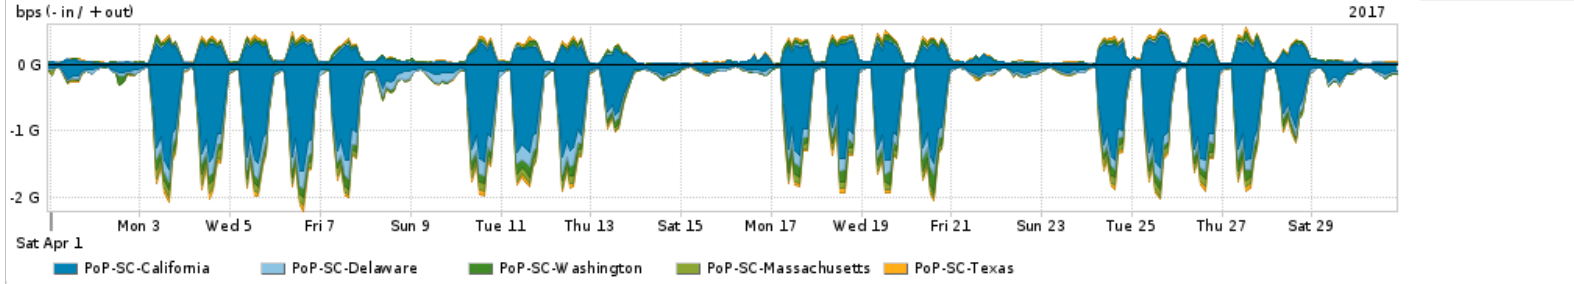

PROFILE	PROFILE	IN	OUT	TOTAL
☐	PoP-SC	PoP-PE	0.00 bps	773.00 bps

Distribuição do tráfego do PoP-SC por estado, província ou similar

Average | Max | PCT95

PROFILE	REGION	IN	OUT	TOTAL	
☒	PoP-SC	California	444.57 Mbps	124.33 Mbps	568.89 Mbps
☒	PoP-SC	Delaware	78.64 Mbps	4.95 Mbps	83.58 Mbps
☒	PoP-SC	Washington	45.92 Mbps	20.69 Mbps	66.62 Mbps
☒	PoP-SC	Massachusetts	34.22 Mbps	1.26 Mbps	35.48 Mbps
☒	PoP-SC	Texas	17.53 Mbps	14.02 Mbps	31.55 Mbps
☐	PoP-SC	New York	21.86 Mbps	3.24 Mbps	25.10 Mbps
☐	PoP-SC	Arizona	21.10 Mbps	751.70 Kbps	21.85 Mbps
☐	PoP-SC	New Hampshire	15.56 Mbps	693.08 Kbps	16.26 Mbps
☐	PoP-SC	Sao Paulo	3.93 Mbps	11.92 Mbps	15.84 Mbps
☐	PoP-SC	Virginia	8.27 Mbps	4.34 Mbps	12.62 Mbps
☐	PoP-SC	Colorado	9.11 Mbps	686.90 Kbps	9.80 Mbps
☐	PoP-SC	Rio de Janeiro	979.90 Kbps	4.57 Mbps	5.55 Mbps
☐	PoP-SC	Noord-Holland	4.47 Mbps	516.91 Kbps	4.99 Mbps
☐	PoP-SC	Connecticut	4.54 Mbps	160.78 Kbps	4.70 Mbps
☐	PoP-SC	Florida	3.54 Mbps	979.52 Kbps	4.52 Mbps