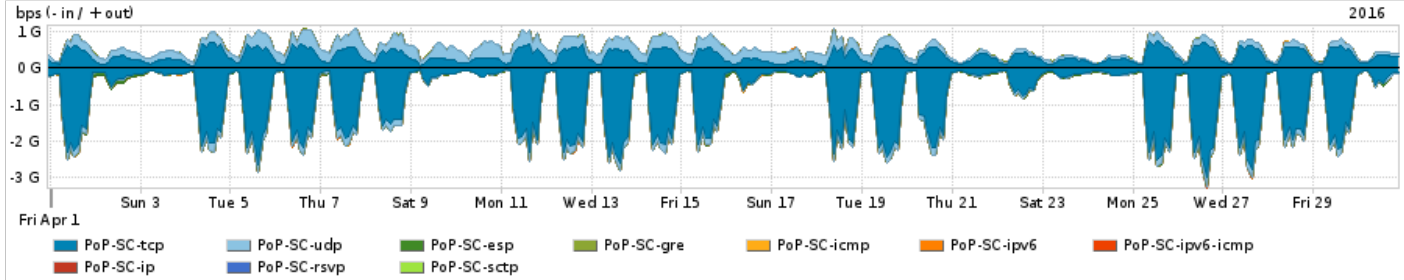

PROFILE	APPLICATION	IN	OUT	TOTAL	
☐	PoP-SC		other UDP	71.62 Mbps	99.19 Mbps	170.81 Mbps
☐	PoP-SC		dns	2.46 Mbps	107.25 Mbps	109.72 Mbps
☐	PoP-SC		other TCP	35.76 Mbps	26.53 Mbps	62.29 Mbps
☐	PoP-SC		rdp	16.78 Mbps	7.60 Mbps	24.38 Mbps
☐	PoP-SC		ntp	262.26 Kbps	6.79 Mbps	7.05 Mbps
☐	PoP-SC		macromedia-fcs	4.37 Mbps	2.06 Mbps	6.43 Mbps
☐	PoP-SC		smtp	2.00 Mbps	2.59 Mbps	4.59 Mbps
☐	PoP-SC		ssh	681.83 Kbps	742.09 Kbps	1.42 Mbps

Distribuição do tráfego do PoP-SC por protocolo

Average | Max | PCT95

	PROFILE	PROTOCOL	IN	OUT	TOTAL	
☐	PoP-SC		tcp	826.82 Mbps	315.87 Mbps	1.14 Gbps
☐	PoP-SC		udp	74.77 Mbps	213.77 Mbps	288.54 Mbps
☐	PoP-SC		esp	11.66 Mbps	2.27 Kbps	11.66 Mbps
☐	PoP-SC		gre	830.49 Kbps	3.02 Mbps	3.85 Mbps
☐	PoP-SC		icmp	225.51 Kbps	261.31 Kbps	486.82 Kbps
☐	PoP-SC		ipv6	293.11 Kbps	157.18 Kbps	450.30 Kbps
☐	PoP-SC		ipv6-icmp	435.00 bps	4.40 Kbps	4.83 Kbps
☐	PoP-SC		ip	1.00 bps	0.00 bps	1.00 bps
☐	PoP-SC		sctp	0.00 bps	0.00 bps	0.00 bps
☐	PoP-SC		rsvp	0.00 bps	0.00 bps	0.00 bps

For assistance with this product, please contact support@arbornetworks.com.